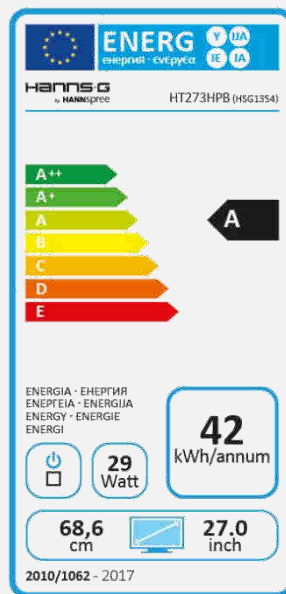

HT 273 HPB
27" / 68,58 cm Diagonal
LED Backlight – Format 16:9

- 27" Touch Monitor LED Backlight
- 10-Point Touch
- 178° / 178° Ultra Wide Viewing Angle
- 1920 x 1080 Full HD Display
- Aspect Ratio 16:9
- Hard Glass Protection (Hardness ≥ 7H)
- 80,000,000:1 Active Contrast
- HDMI + VGA Inputs
- Built-In Stereo Speakers
- Wall-Mountable (VESA)
- Ergonomic Smart adjustable stand.
- Tilt Angle: 10°~55°

Adj
Stand

Display Size	68,58cm / 27" Diagonal
Panel Type	TFT – LED Backlight
Aspect Ratio	16:9
Resolution (H x V)	1920 x 1080 Full HD
Brightness	300 cd/m ² (Panel) – 258 cd/m ² (Monitor)
Contrast (Typ.)	1.000:1 (Typical)
Contrast (Active)	80.000.000:1 (Active)
Viewing Angle L/R; U/D	178° H – 178° V (CR > 10)
Response Time	8 msec (Typical)
Pixel Pitch	0,311 (H) x 0,311 (V) mm
Touch Type	Projected Capacitive Type – 10 Point Touch
Display Colors	16.7M Colors
Horizontal Frequency	31 – 80 kHz
Vertical Frequency	56 – 75 Hz
Max Display Frequency	1920 x 1080 @ 60Hz
Input 1	D-Sub (VGA)
Input 2	HDMI
Input 3	-
Built-in Speakers	Yes, 2W x 2; Earphone Audio Out x 1
Power Consumption	On: 28,65W; Stand-by: 0,20W; Off: 0,14W
Power Range	External Power Supply. Input: AC 100 ~ 240 Volt; 50 – 60 Hz. Output: 12V – 3A
Product Dimensions	653,2 x 52,1 x 410,7 mm (W x D x H)
Packing Dimensions	720 x 144 x 525 (W x D x H)
Net / Gross Weight	7,1 Kgs / 8,36 Kgs
Bezel & Color Plan	Front bezel, back-cover, hinge-cover, IO-cover, TP-cover, black texture

Supplier's Name	HANNspree
Model Name	HT273HPB
Energy Efficiency Class	A
Screen Size (Centimetres)	68,58
Screen Size (Inches)	27,00
On mode power Consumption (W)	29
Annual Energy Consumption* (kWh)	42
Standby-mode Power Consumption (W)	0,20
Off-mode Power Consumption (W)	0,14
Screen Resolution	1920 x 1080