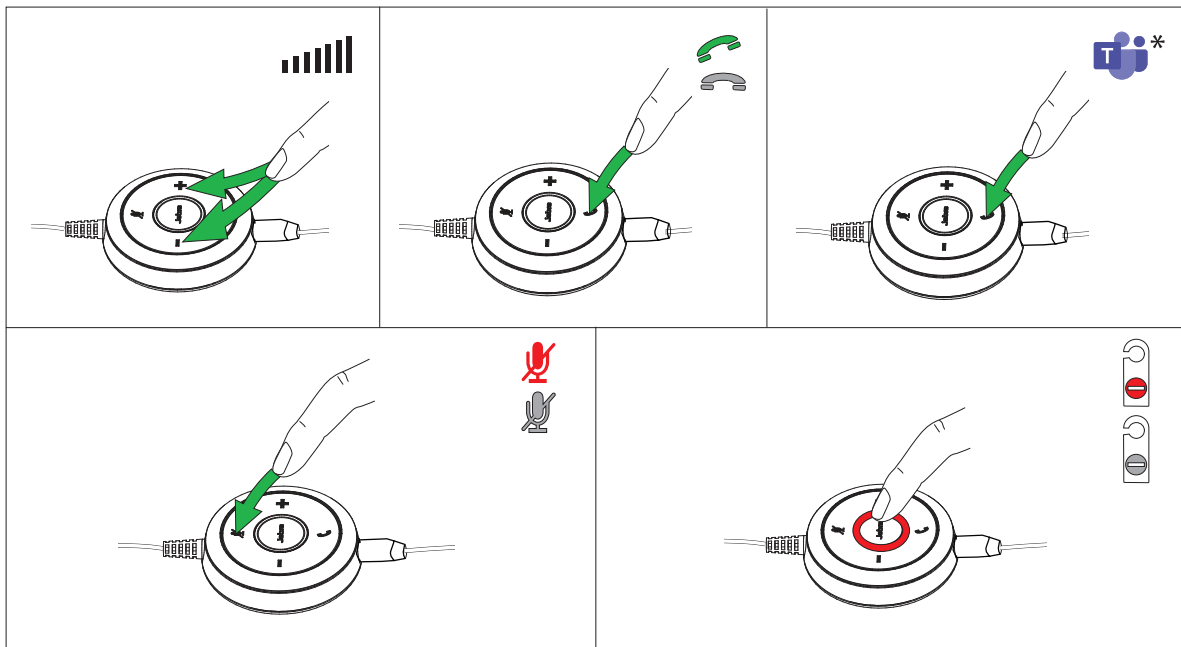

## Quick Start Guide

**NOTE:** USB-C connection is optimized for computers. USB-C connection with a mobile phone or tablet may give reduced performance.

\*requires Microsoft Teams headset variant

MADE IN CHINA  
 MODEL: HSC017  
 ENC010