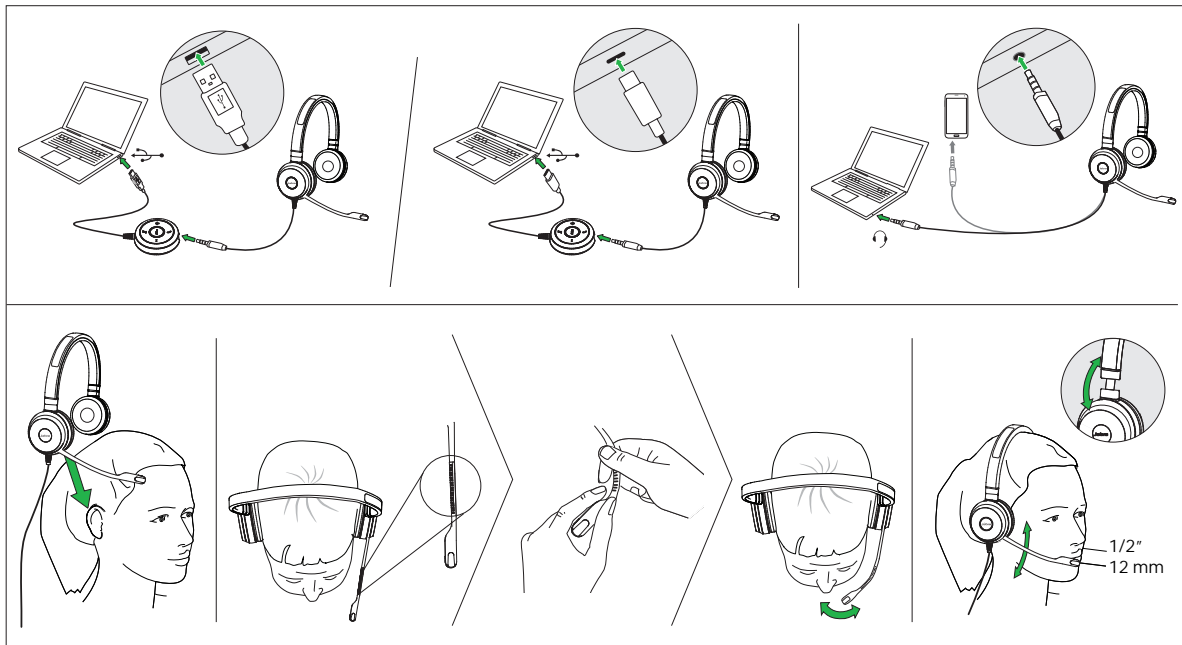

# Jabra Evolve™ 40 headset

## Quick Start Guide

**NOTE:** USB-C connection is optimized for computers. USB-C connection with a mobile phone or tablet may give reduced performance.

\*requires Microsoft Teams headset variant

MADE IN CHINA  
 MODEL: HSC017  
 ENC010