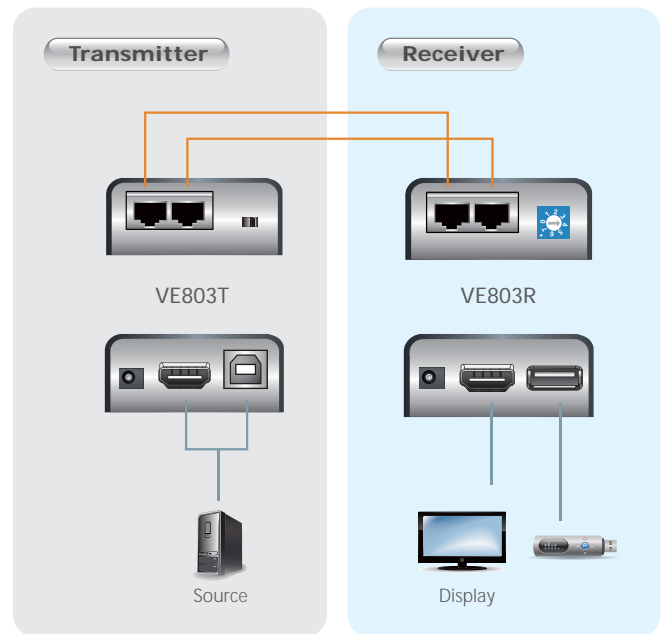

## HDMI USB Extender

- The VE803 HDMI USB Extender extends an HDMI signal up to 60 meters from the HDMI source using two Cat 5e cables. It is capable of sending 1080i signals up to 60 meters and 1080p signals up to 40 meters.

The VE803 is equipped with USB connectors which allow you to extend any USB device between the units. The USB feature also provides support for touch panel control, allowing you to control the local HDMI source device from the remote display, or control the remote display through the local unit.

The VE803 is ideal for transportation centers, medical facilities, shopping malls or anywhere touch panel control or a kiosk is required. For flexibility and convenience, the VE803 local unit can be powered via the USB cable when connected to an appropriate source device. The VE803 is HDCP compliant, providing an easy and ideal HDMI extender solution for any application.

### Features

- Uses two Cat 5e cables to connect the local and the remote units
- Extends 1080p by 40m; extend 1080i by 60m
- Superior video quality – HDTV resolutions of 480p, 720p, 1080i, 1080p (1920 x 1080), VGA, SVGA, XGA, SXGA, UXGA and WUXGA (1920 x 1200)
- Supports USB touch panel
- 8 segment equalization adjustment switch optimizes display quality
- Support Dolby True HD and DTS HD Master Audio
- Built-in 8KV/15KV ESD protection
- Transparent USB Support – supports all USB 2.0 full speed device (up to 12 Mbps)
- Supports wide screen formats
- HDMI (3D, Deep Color); HDCP compatible – signaling rates up to 2.25Gbits
- Powered local unit via USB cable