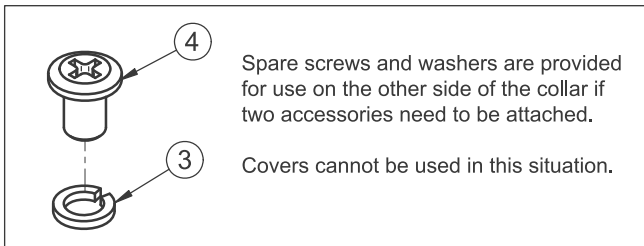

BT7051

50MM (2") LARGE ACCESSORY COLLAR WITH COVERS

This Pack Contains 1 Collar with Covers

PLEASE KEEP THIS FOR FUTURE REFERENCE

FEATURES

- Heavy duty accessory collar for use with 50mm (2") poles
- Provides attachment for B-Tech modulus system mounts
- Double Attachment
- Aesthetic cover plates included to hide fasteners

No	PART NAME	DESCRIPTION	QTY
1	BT7051 COLLAR	TO FIT 50mm POLES	1
2	M8 X 15mm GRUB SCREWS	TO CLAMP COLLAR TO POLE	4
3	M8 SPRING WASHER	SITS UNDER SCREW HEADS	9
4	M8 X 12mm FLAT CROSS HEAD SCREW	TO ATTACH ACCESSORIES	8
5	M8 X 65mm SAFETY BOLT	PASSES THROUGH POLE	1
6	BT7051 COLLAR COVER HALF	PUSH FIT AROUND COLLAR	2
7	4mm ALLEN KEY	TO TIGHTEN (PART 2)	1
8	5mm ALLEN KEY	TO TIGHTEN (PART 5)	1