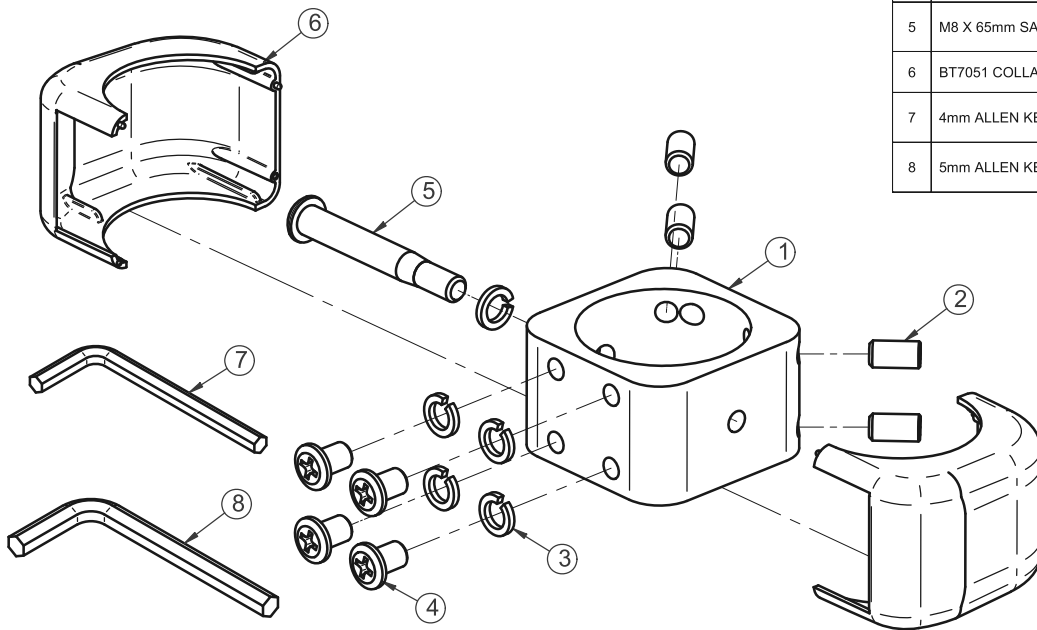

BT7051

50MM (2") LARGE ACCESSORY COLLAR WITH COVERS

This Pack Contains 1 Collar with Covers

PLEASE KEEP THIS FOR FUTURE REFERENCE

FEATURES

- Heavy duty accessory collar for use with 50mm (2") poles
- Provides attachment for B-Tech modulus system mounts
- Double Attachment
- Aesthetic cover plates included to hide fasteners

No	PART NAME	DESCRIPTION	QTY
1	BT7051 COLLAR	TO FIT 50mm POLES	1
2	M8 X 15mm GRUB SCREWS	TO CLAMP COLLAR TO POLE	4
3	M8 SPRING WASHER	SITS UNDER SCREW HEADS	9
4	M8 X 12mm FLAT CROSS HEAD SCREW	TO ATTACH ACCESSORIES	8
5	M8 X 65mm SAFETY BOLT	PASSES THROUGH POLE	1
6	BT7051 COLLAR COVER HALF	PUSH FIT AROUND COLLAR	2
7	4mm ALLEN KEY	TO TIGHTEN (PART 2)	1
8	5mm ALLEN KEY	TO TIGHTEN (PART 5)	1