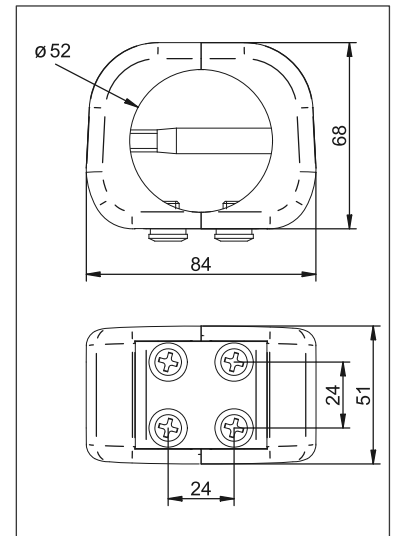

BT7051

50MM (2") LARGE ACCESSORY COLLAR WITH COVERS

This Pack Contains 1 Collar with Covers

PLEASE KEEP THIS FOR FUTURE REFERENCE

FEATURES

- Heavy duty accessory collar for use with 50mm (2") poles
- Provides attachment for B-Tech modulus system mounts
- Double Attachment
- Aesthetic cover plates included to hide fasteners

No	PART NAME	DESCRIPTION	QTY
1	BT7051 COLLAR	TO FIT 50mm POLES	1
2	M8 X 15mm GRUB SCREWS	TO CLAMP COLLAR TO POLE	4
3	M8 SPRING WASHER	SITS UNDER SCREW HEADS	9
4	M8 X 12mm FLAT CROSS HEAD SCREW	TO ATTACH ACCESSORIES	8
5	M8 X 65mm SAFETY BOLT	PASSES THROUGH POLE	1
6	BT7051 COLLAR COVER HALF	PUSH FIT AROUND COLLAR	2
7	4mm ALLEN KEY	TO TIGHTEN (PART 2)	1
8	5mm ALLEN KEY	TO TIGHTEN (PART 5)	1