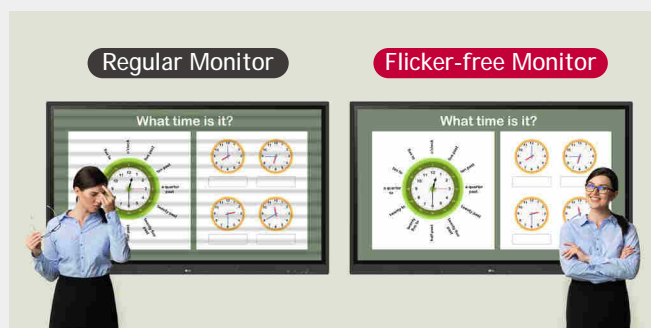

Advanced Eye-Care

LG CreateBoard has introduced a flicker-free function. With the reduced flickering of the monitor's backlight, users can use the device with more comfort even when using it for a long time.