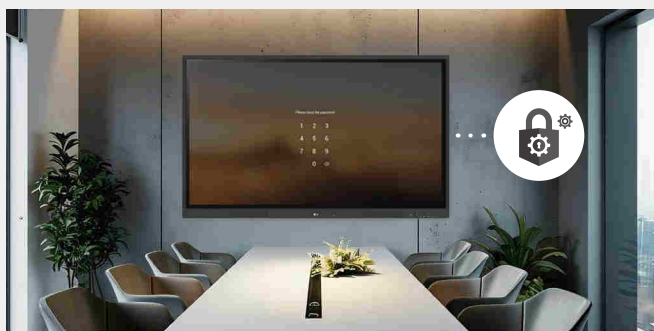

SECURITY FUNCTION

Screen Lock

Users can lock the screen using the Screen Lock function, and unlock it by entering a password. Users can set the Screen Lock in the Settings menu to protect the device from unidentified users.