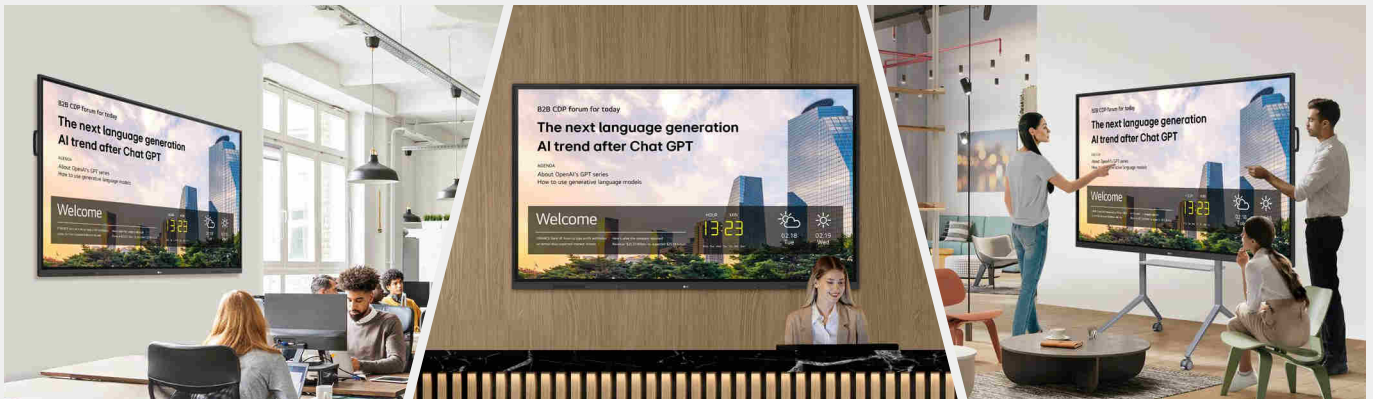

REMOTE MANAGEMENT SOLUTION

LG ConnectedCare DMS

LG ConnectedCare DMS is a cloud solution for remotely monitoring, controlling, and managing the status of devices. This feature enables IT managers to operate and manage important resources on operating devices without physically visiting sites.

- 'LG ConnectedCare DMS' needs to be purchased separately.
- The availability of the 'LG ConnectedCare DMS' service differs by region, so please contact the LG sales representative in your region for more details.
- LG ConnectedCare DMS supports TV Signage (UM340E, UR640S), LG CreateBoard (TR3DK, TR3DJ, TR3PJ) and Stretch Signage (105BM5N) as of now (plus more to come) under a cloud environment.