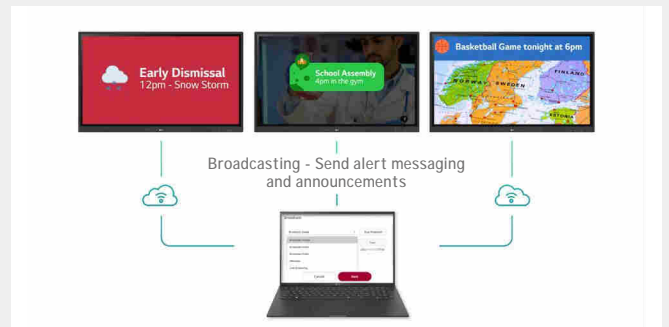

REMOTE MANAGEMENT SOLUTION

LG ConnectedCare DMS

LG ConnectedCare DMS is a cloud solution for remotely monitoring, controlling, and managing the status of devices. This feature enables IT managers to operate and manage important resources on operating devices without physically visiting sites.

- 'LG ConnectedCare DMS' needs to be purchased separately.
- The availability of the 'LG ConnectedCare DMS' service differs by region, so please contact the LG sales representative in your region for more details.
- LG ConnectedCare DMS supports TV Signage (UM340E, UR640S), LG CreateBoard (TR3DK, TR3DJ, TR3PJ) and Stretch Signage (105BM5N) as of now (plus more to come) under a cloud environment.

Remote-control / Scheduling

Frequently used controls such as the power on/off, scheduling, brightness, and screen lock functions can be applied using a remote control.

Broadcasting / Alert Messaging

Messages and a range of other content can be sent from the main system to individual devices connected to LG ConnectedCare DMS. In case of urgent occasions such as a fire or a natural disaster, alert messages can be distributed manually across the system, which help people promptly take safety action.

Threshold Settings

Users can set thresholds in eight categories including display temperature, memory usage, or signal, and can receive warning or error notifications based on their threshold settings.

Monitoring & Fault Diagnosis

An engineer can check the status in real-time and diagnose problems remotely. Also, the current status of issues can be categorized, allowing for easy viewing and quick responses.

Issue Management