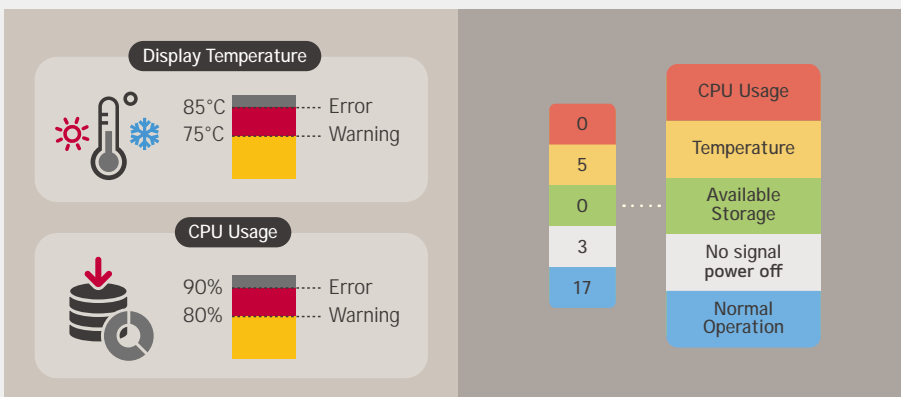

Broadcasting / Alert Messaging

Messages and a range of other content can be sent from the main system to individual devices connected to LG ConnectedCare DMS. In case of urgent occasions such as a fire or a natural disaster, alert messages can be distributed manually across the system, which help people promptly take safety action.