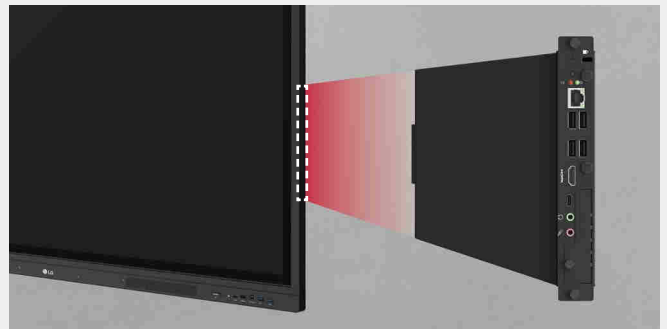

Built-in OPS Slot

LG CreateBoard supports OPS slots, allowing you to easily and conveniently mount OPS desktop at the back of the LG CreateBoard without the hassle of connecting to an external desktop, offering you more expanded functions.

* OPS : Open Pluggable Specification