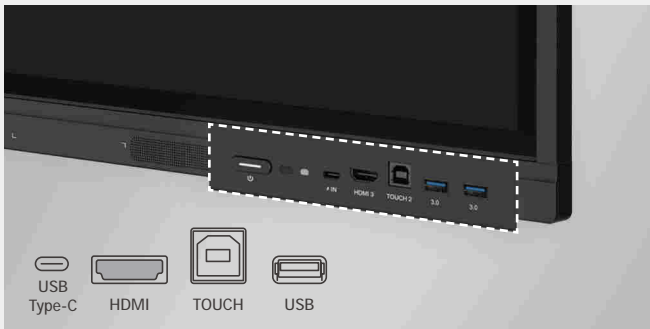

OTHER FEATURE

Front Connectivity Design

LG CreateBoard features front display ports and speakers enabling content to be delivered easier with more immersive sound.