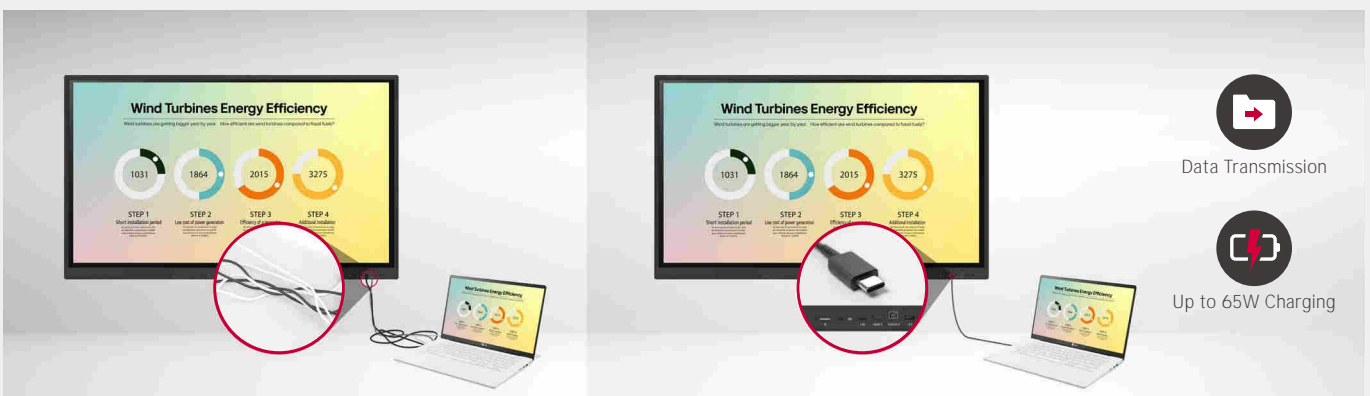

C-type Connection

USB-C connectivity simplifies connections which enables charging and sending data simultaneously over just one single cable.

- USB Type-C cables are sold separately.