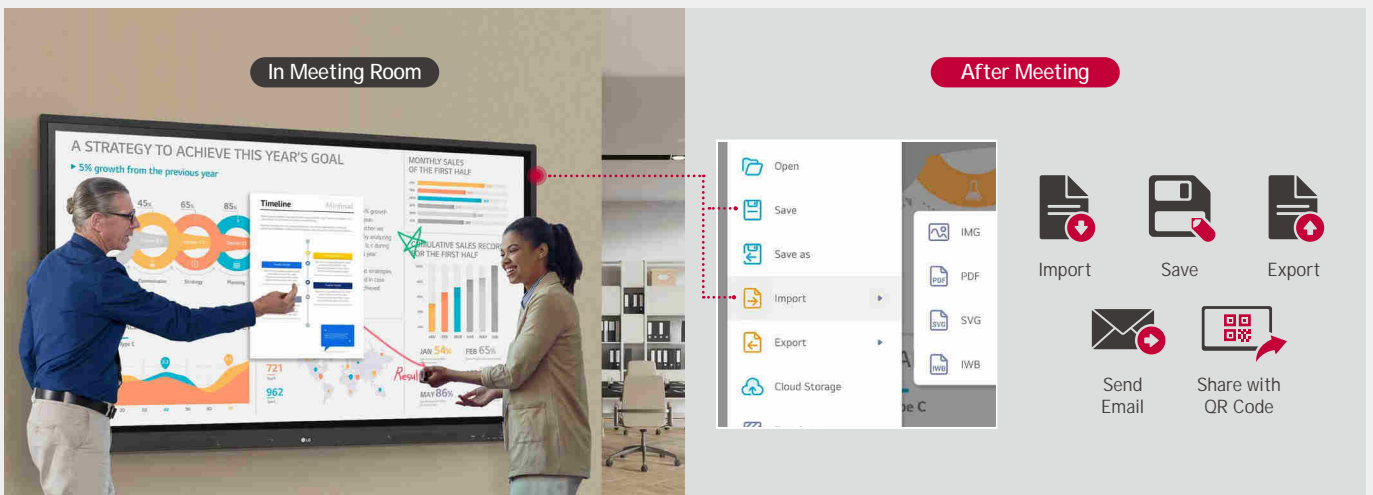

### Multi-touch

LG CreateBoard can simultaneously detect up to 40 points for multi-touch functionality. With a lifelike board touch experience, it allows people to write and touch at the same time, making it easy to collaborate and share ideas with teammates. This boosts efficient interaction in group activities or meetings.

### Easy to Save / Import / Export

LG CreateBoard includes simple import and export functionality. Resources can be saved and imported directly to and from Google Drive or OneDrive, and files can be imported from a USB drive (Users can browse resources saved on USB storage). After the meeting, users can easily save and export content through a simple touch. Additionally, users can directly send it via email to share with others or transfer the data to a personal device by scanning a QR code.