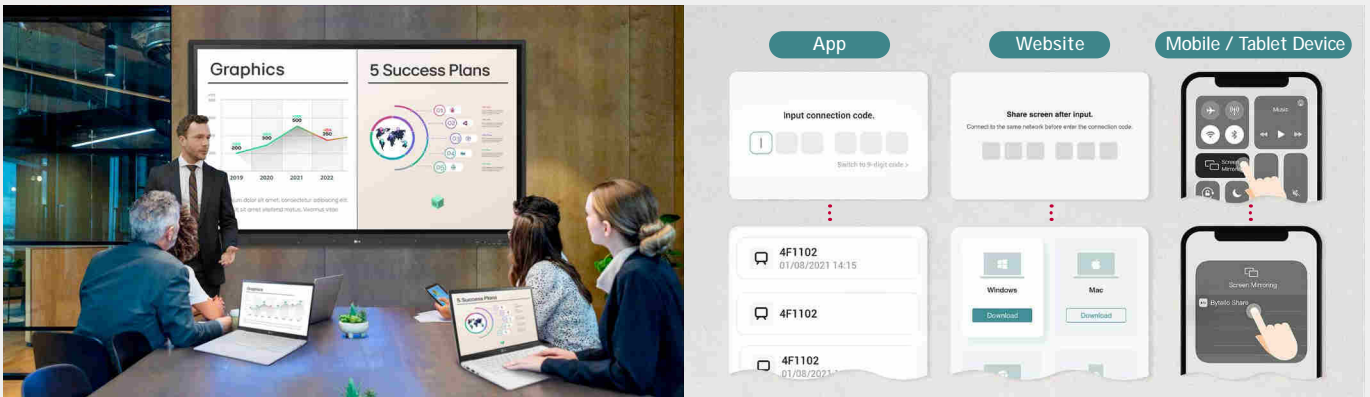

## CREATIVE WHITEBOARD SOLUTION

### Multi-touch

LG CreateBoard can simultaneously detect up to 40 points for multi-touch functionality. With a lifelike board touch experience, it allows people to write and touch at the same time, making it easy to collaborate and share ideas with teammates. This boosts efficient interaction in group activities or meetings.

### Easy to Save / Import / Export

LG CreateBoard includes simple import and export functionality. Resources can be saved and imported directly to and from Google Drive or OneDrive, and files can be imported from a USB drive (Users can browse resources saved on USB storage). After the meeting, users can easily save and export content through a simple touch. Additionally, users can directly send it via email to share with others or transfer the data to a personal device by scanning a QR code.

### Wireless ScreenShare

LG CreateBoard Share enables users to show up to 9 shared screens or a file on a screen in real-time when the LG CreateBoard Share app is installed on the device. Presenters can flip through PPTs remotely and conveniently send photos/videos stored on their device for smoother presentations.