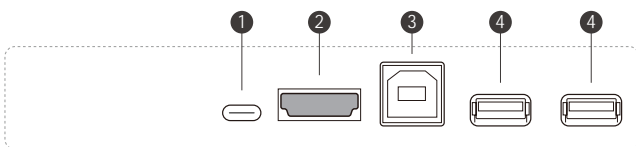

CONNECTIVITY

Front

Bottom