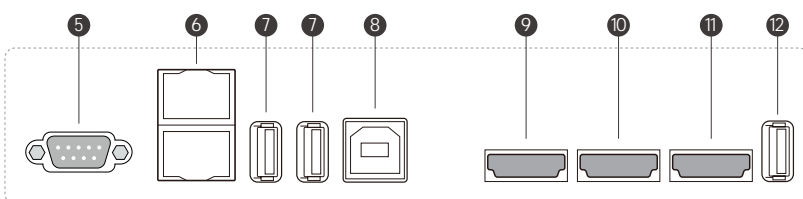

\* All images in this datasheet are for illustrative purposes only.

## CONNECTIVITY

Front

Bottom

Side

- |              |             |              |
|--------------|-------------|--------------|
| 1 USB Type-C | 7 USB 3.0   | 13 SPDIF     |
| 2 HDMI 3     | 8 TOUCH 1   | 14 AUDIO OUT |
| 3 TOUCH 2    | 9 HDMI 1    | 15 AUDIO IN  |
| 4 USB 3.0    | 10 HDMI 2   | 16 VGA       |
| 5 RS-232C    | 11 HDMI OUT | 17 SWITCH    |
| 6 LAN        | 12 USB 2.0  | 18 POWER     |

**DIMENSION** (unit: mm)

Download  
LG C-Display+  
Mobile App  
Google Play Store

- [www.lg.com/global/business/information-display](http://www.lg.com/global/business/information-display)
- [www.youtube.com/c/LGCommercialDisplay](https://www.youtube.com/c/LGCommercialDisplay)
- [www.facebook.com/LGInformationDisplay](https://www.facebook.com/LGInformationDisplay)
- [www.linkedin.com/company/lginformationdisplay](https://www.linkedin.com/company/lginformationdisplay)
- [twitter.com/LG\\_ID\\_HQ](https://twitter.com/LG_ID_HQ)