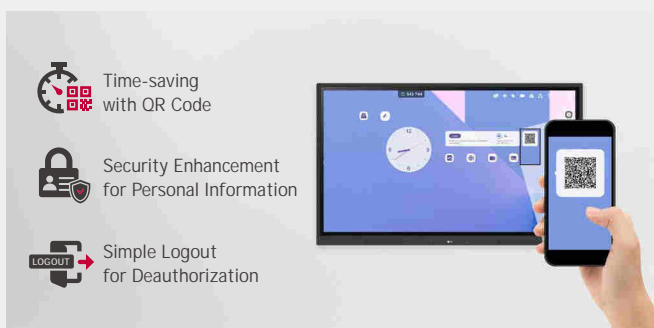

OTHER FEATURE

QR Login for Easy Cloud Access

The QR code on the home screen reduces preparation time for meetings by enabling personal device verification. Users can sign up for a variety of apps on the LG CreateBoard including Google Drive and OneDrive with just one QR verification without any additional login process. Once a lesson is finished, users can simply click the Logout button to disconnect, thus the risk of a personal information leak is reduced.