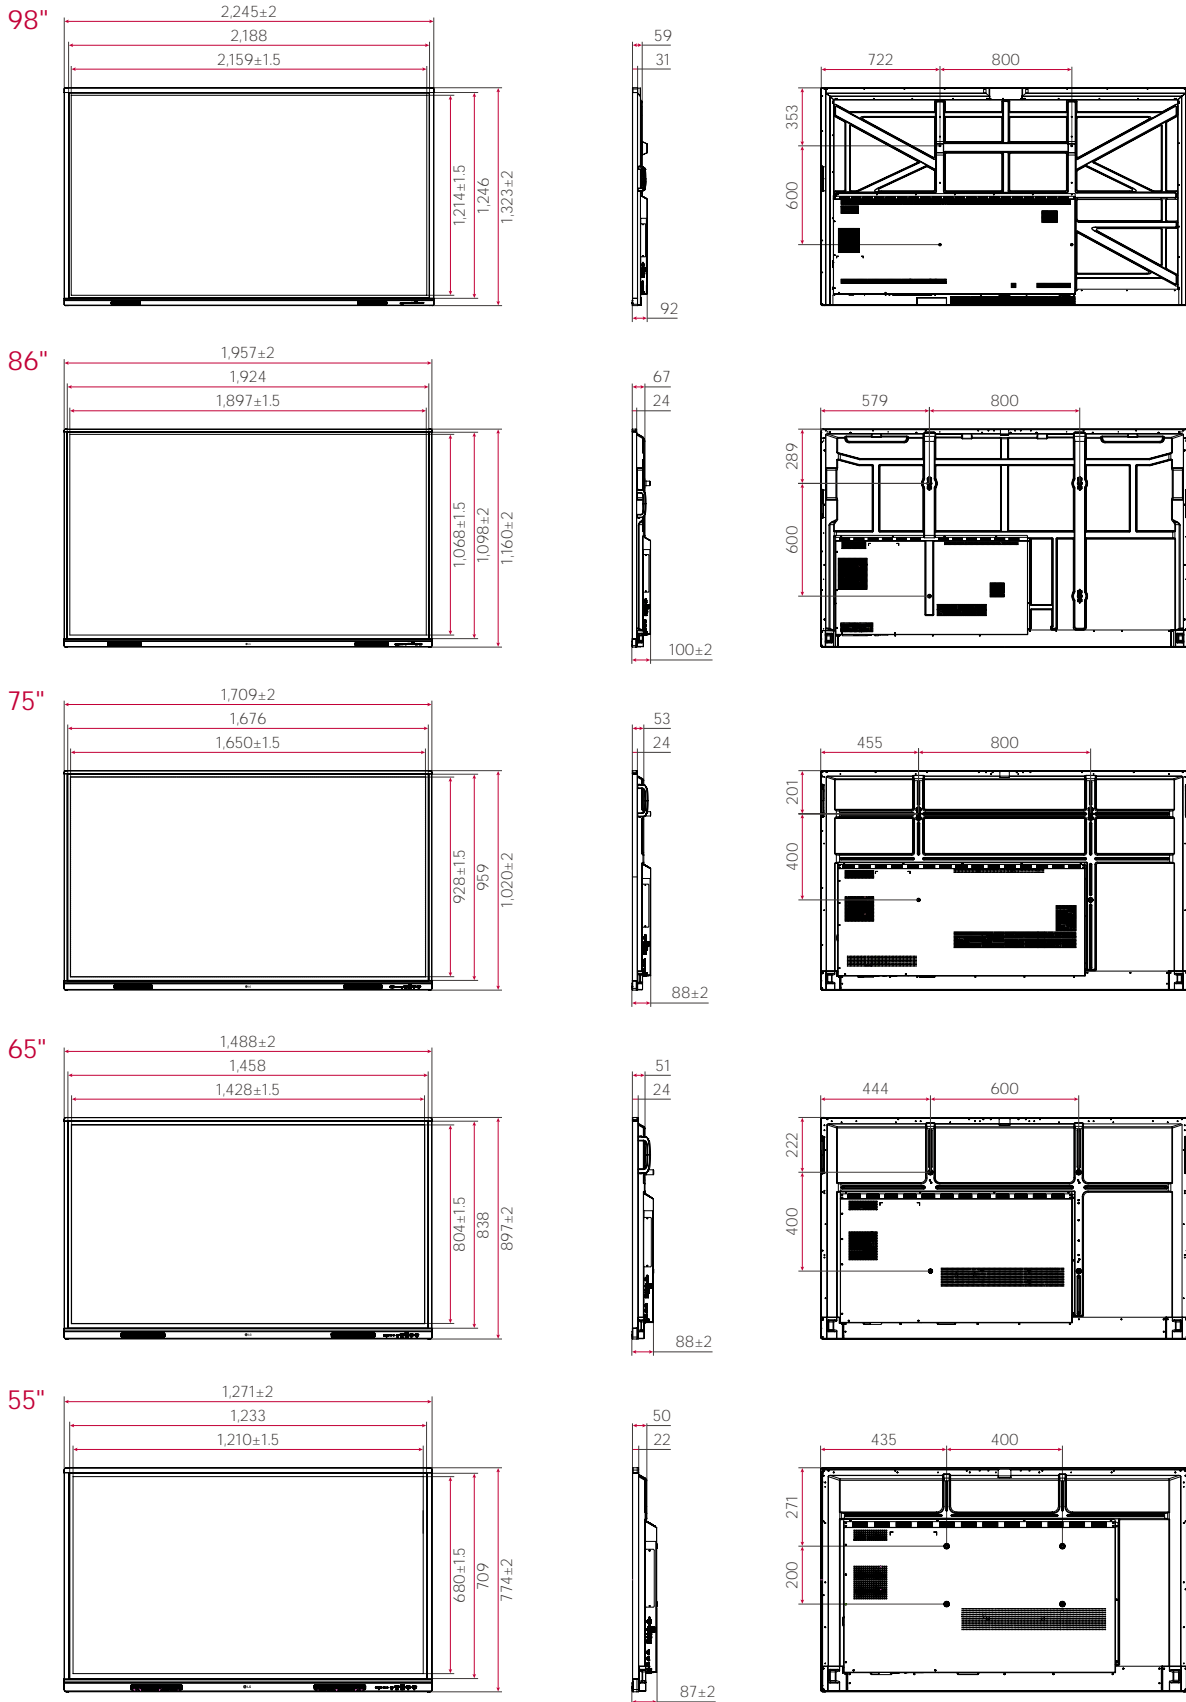

DIMENSION (unit: mm)

Download
LG C-Display+
Mobile App
Google Play Store

- www.lg.com/global/business/information-display
- www.youtube.com/c/LGCommercialDisplay
- www.facebook.com/LGInformationDisplay
- www.linkedin.com/company/lginformationdisplay
- twitter.com/LG_ID_HQ

LG may make changes to specifications and product descriptions without notice. Copyright © 2024 LG Electronics Inc. All rights reserved. "LG Life's Good" is a registered trademark of LG Corp. The names of products and brands mentioned here may be the trademarks of their respective owners.