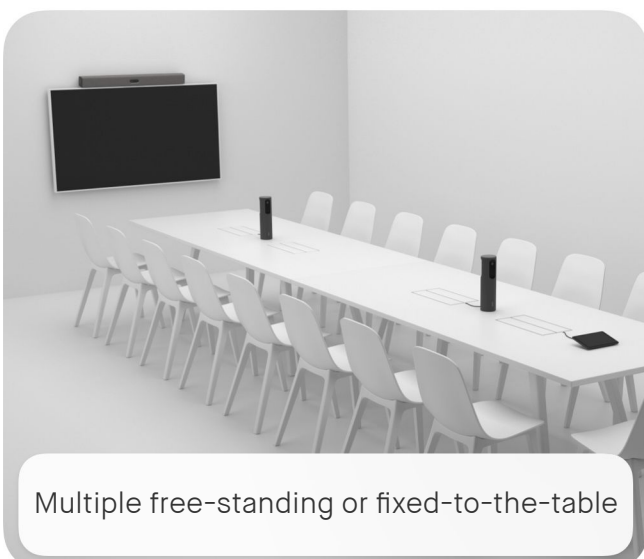

Simple setup

Neat Center can be ordered with or without a PoE power injector and comes with multiple mounting options to fit your needs, including a fixed or free-standing table mount and a ceiling mount. Neat Center can also be mounted on a tripod for ad hoc deployments anywhere throughout a space.

In the box

Neat Center
Ethernet cable: 9.8ft (3m)
Ceiling mount
Table mount

Optional Neat accessories

Ethernet cable: 16.4ft (5m)
PoE power injector*

*If using an alternative PoE power source, it must be compliant with the IEEE 802.3 af/at/bt PoE standard