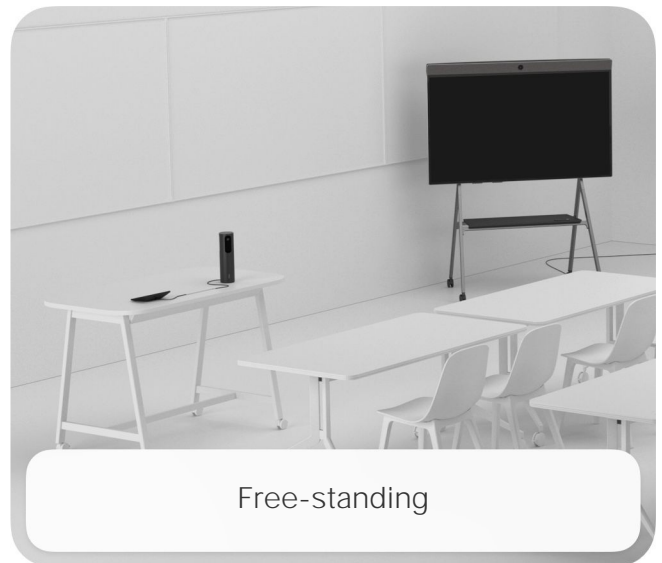

Simple setup

Neat Center can be ordered with or without a PoE power injector and comes with multiple mounting options to fit your needs, including a fixed or free-standing table mount and a ceiling mount. Neat Center can also be mounted on a tripod for ad hoc deployments anywhere throughout a space.

In the box

Neat Center
Ethernet cable: 9.8ft (3m)
Ceiling mount
Table mount

Optional Neat accessories

Ethernet cable: 16.4ft (5m)
PoE power injector*

*If using an alternative PoE power source, it must be compliant with the IEEE 802.3 af/at/bt PoE standard