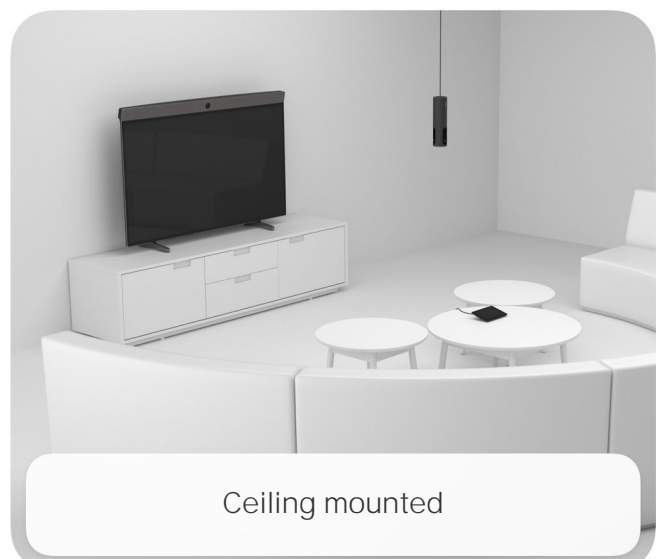

Simple setup

Neat Center can be ordered with or without a PoE power injector and comes with multiple mounting options to fit your needs, including a fixed or free-standing table mount and a ceiling mount. Neat Center can also be mounted on a tripod for ad hoc deployments anywhere throughout a space.

In the box

Neat Center
Ethernet cable: 9.8ft (3m)
Ceiling mount
Table mount

Optional Neat accessories

Ethernet cable: 16.4ft (5m)
PoE power injector*

*If using an alternative PoE power source, it must be compliant with the IEEE 802.3 af/at/bt PoE standard