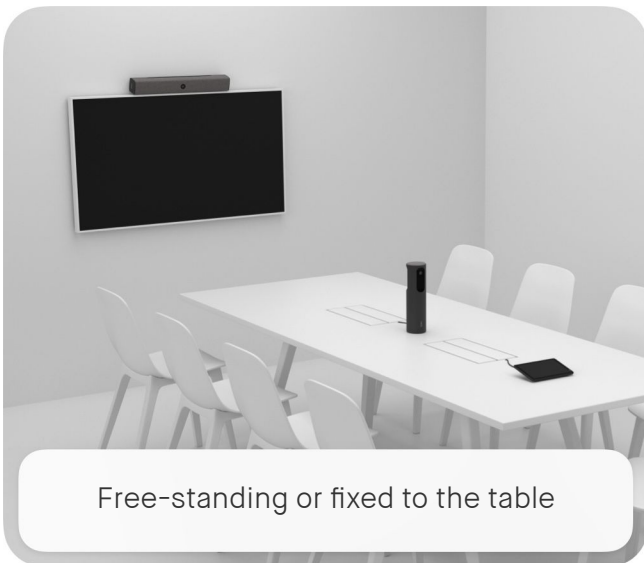

Simple setup

Neat Center can be ordered with or without a PoE power injector and comes with multiple mounting options to fit your needs, including a fixed or free-standing table mount and a ceiling mount. Neat Center can also be mounted on a tripod for ad hoc deployments anywhere throughout a space.

In the box

Neat Center
Ethernet cable: 9.8ft (3m)
Ceiling mount
Table mount

Optional Neat accessories

Ethernet cable: 16.4ft (5m)
PoE power injector*

*If using an alternative PoE power source, it must be compliant with the IEEE 802.3 af/at/bt PoE standard