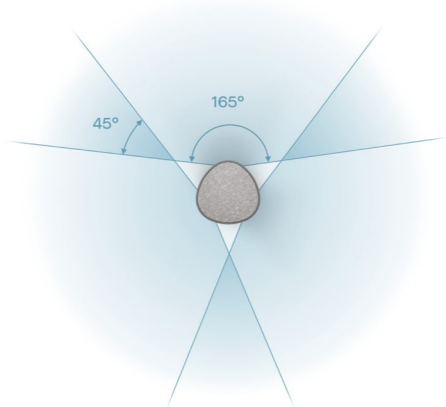

Neat Center

Accessory for video conferencing device

Neat Center is a companion device that frames people in the meeting room face-on, ensuring remote participants remain at the center of the conversation by clearly seeing and hearing everyone for complete meeting equity.

It's simple to set up, can be positioned anywhere for optimal viewing and audio, and extends the power of Neat devices and Neat Symmetry for a closer-than-ever hybrid working experience.

Broader vision

Neat Center broadens remote participants' view, giving them a 360° visual meeting experience when those in the room are talking among themselves and facing away from the primary video device.

Clearer sound

It allows remote participants to hear the conversation more clearly with an omnidirectional 16x mic array for ideal audio pickup throughout the