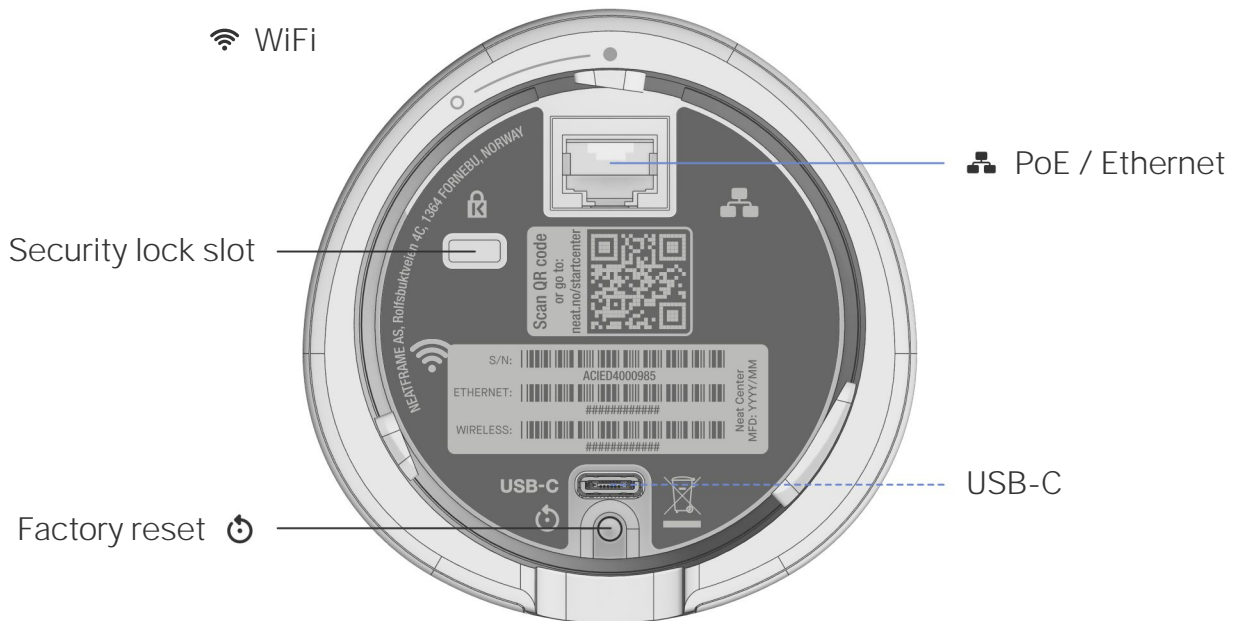

Setup and connectivity

Setup

Use the provided cables to set up the system. Connect the cables according to the illustration. Cables marked — are included. Cables marked - - - - are optional and not required for the system's basic use.

Requirements for a complete setup

Primary Neat device
PoE network or Network port and PoE power injector
Video service

Environmental requirements

Ambient operating temperature:

32° to 95° F / 0° - 35° C

Storage temperature: -4° - 140° F / -20° - 60° C

Relative humidity: 10% to 90%

Additional product information

<https://neat.no/center>