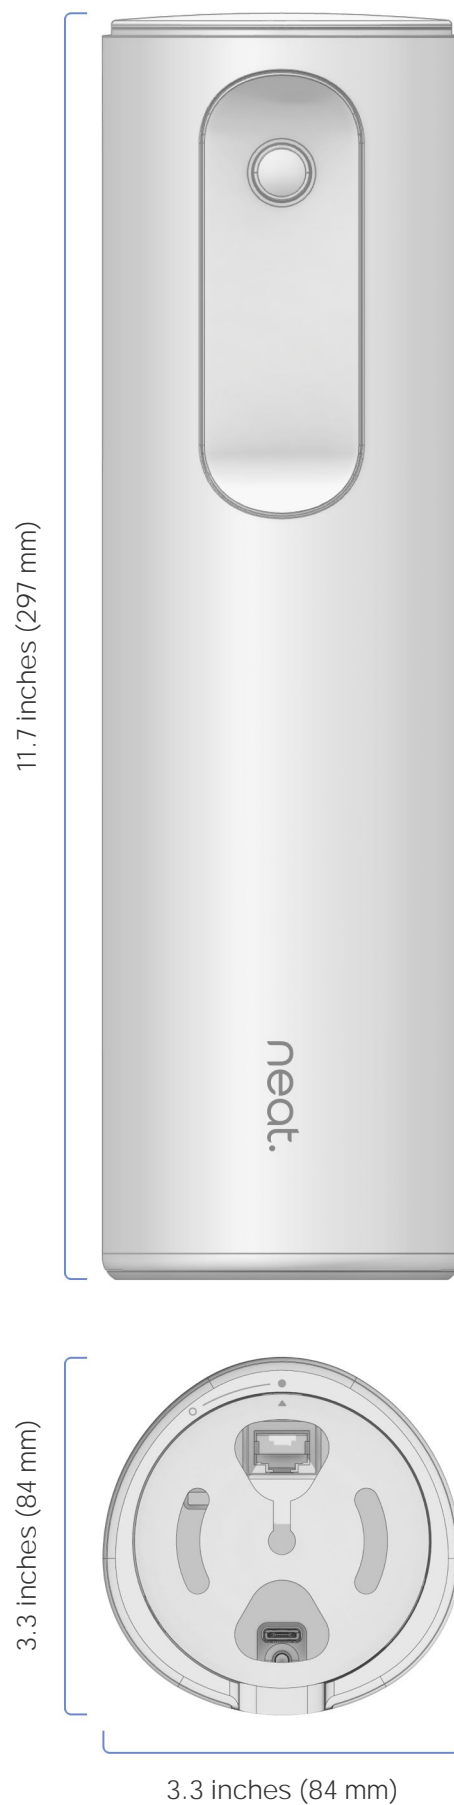

## In the box

Neat Center  
Ethernet cable: 9.8ft (3m)  
Ceiling mount  
Table mount

# Mounting options

Free-standing  
on a table

Fixed to a table  
(with hidden or  
exposed cabling)

Ceiling  
mounted

Screws for mounting to the table or ceiling are not included. A minimum of two diameter 6 mm screws must be used for a secure ceiling mount. The screws must be of the appropriate type for the material of the mounting surface. Mounting in the ceiling should only be performed by qualified personnel in line with applicable facility and state

# Size and weight

## Neat Center

Height: 11.7 inches (297 mm)

Width: 3.3 inches (84 mm)

Depth: 3.3 inches (84 mm)

Weight: 3.24 pounds (1,47 kg)