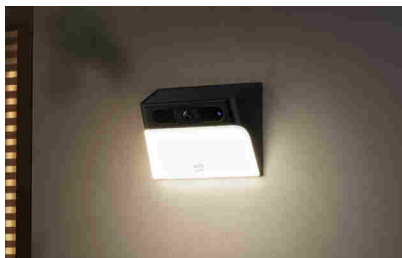

Stick, Light, Watch

Forever Power*,
Hassle-Free Security

Solar Wall Light Cam S120

Solar Charging

2K HD Wide View

Camera and Light

Up to 2 Months of Storage

IP65 Weather Resistance

Live streams and recordings are in full 2K HD detail, so it's easy to see every detail. Color Night Vision ensures recordings are vivid and sharp.

3-Step Installation in Under 5 Minutes

Stick, Light, Watch! Install anywhere in 5 minutes, no wiring involved, and no further maintenance required.

Motion Activated Light

The light turns on automatically when you pass by. Motion activation can be turned on or off at any time.

Light Up Your Life With Smart Illumination

The light turns on and off via manual, motion, and Amazon Alexa and the Google Voice Assistant activation. Choose the options that suit you and make your everyday lighting worry free.

Protect Your Family with Smart Detection

The PIR sensors provide 120° of customizable detection, with motion zones to fine-tune the focus areas. If something is detected, take action and sound the 105 dB siren with bright lights as an alarm to deter burglars and trespassers.