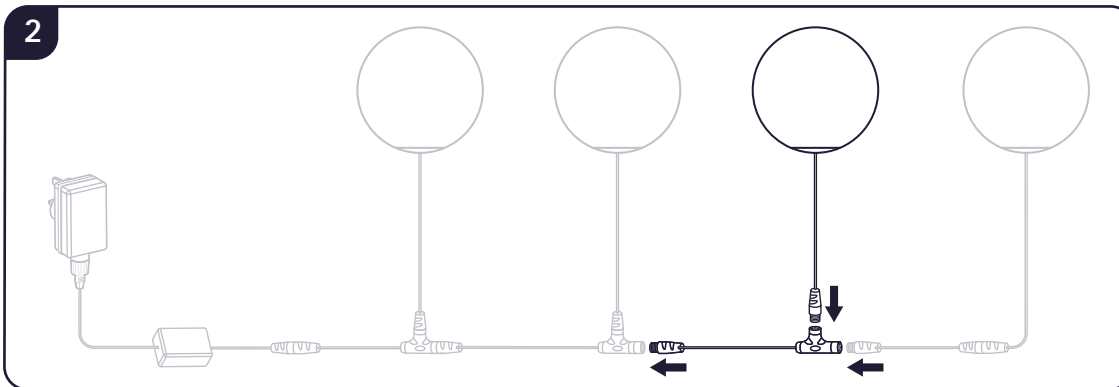

innr

smart lighting

OGL 13x CG / OGL 23x CG

Installation

Important safety instructions

- Suitable for outdoor use
- Do not disassemble the product; if any part is damaged, the product should not be used.
- Do not immerse in water.
- For cleaning, use a damp cloth, never a strong cleaning agent.
- Keep these instructions for future use.