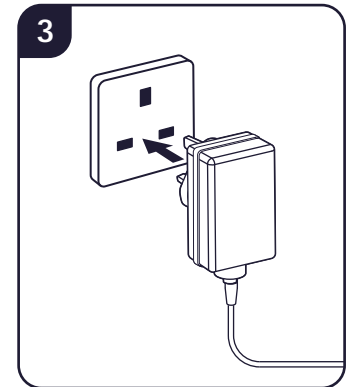

innr

smart lighting

OGL 13x CG / OGL 23x CG

Installation

Important safety instructions

- Suitable for outdoor use
- Do not disassemble the product; if any part is damaged, the product should not be used.
- Do not immerse in water.
- For cleaning, use a damp cloth, never a strong cleaning agent.
- Keep these instructions for future use.