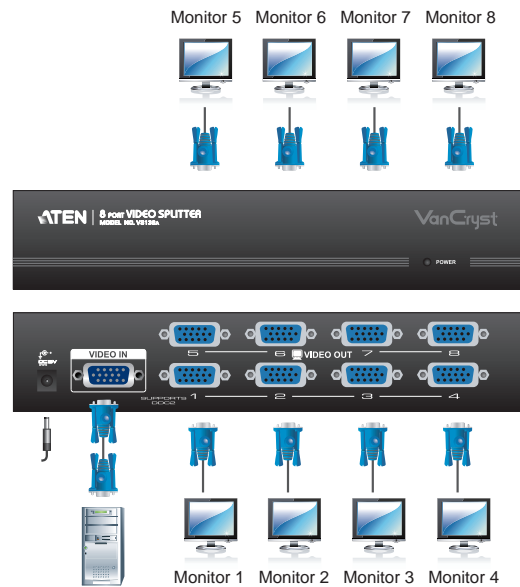

VS132A/VS134A/VS138A

2/4/8-Port Video Splitter

- The VS132A Video Splitter is a boosting device that duplicates a video signal from one source to 2 output devices. Cascadable to three levels, the VS132A provides up to 8 video signals, in addition to extending transmission distance up to 30 m, making it excellent for public broadcast systems. To transmit multiple, high-quality VGA, XGA, SVGA, UXGA, QXGA, WUXGA and multisync video signals over long distance without hassle, the VS132A is your best choice.

Features

- One video input to 2 video outputs
- Supports up to 450 MHz bandwidth
- Cascadable to 3 levels - provides up to 8 video signals
- Long distance transmission - up to 30 m *
- Superior video quality - up to 2048 x 1536
- Supports VGA, XGA, SVGA, UXGA, QXGA, WUXGA and multisync monitors
- Built-in 1.5 GHz amplifier to ensure video system maintain excellent fidelity
- All-metal casing

* Video content sent over very long distance using a VGA cable might result in slight degradation of the video signal and quality.

Specifications

Function	VA132A	VS134A	VS138A
Video Input			
Interface	1 x HDB-15 Male (Blue)	1 x HDB-15 Male (Blue)	1 x HDB-15 Male (Blue)
Impedance	75 Ω		
Max. Distance	1.8 m		
Video Output			
Interface	2 x HDB-15 Female (Blue)	4 x HDB-15 Female (Blue)	8 x HDB-15 Female (Blue)
Impedance	75 Ω		
Video			
Max. Bandwidth	450 MHz		
Max. Resolution	Up to 2048 x 1536		
Max. Distance	Up to 30 m		
Power			
Connectors	1 x DC Jack		
Consumption	5 VDC, 0.78W	5 VDC, 0.95W	5 VDC, 2.25W
Environmental			
Operating Temperature	0-50°C		
Storage Temperature	-20 - 60°C		
Humidity	0 - 80% RH, Non-Condensing		
Physical Properties			
Housing	Metal		
Weight	0.42 kg	0.61 kg	0.69 kg
Dimensions (L x W x H)	13.00 x 7.51 x 4.40 cm	20.00 x 7.51 x 4.40 cm	20.00 x 7.51 x 4.40 cm

Product specifications and appearance are subject to change without notice.

* Via three-level cascade

** Port 1 only