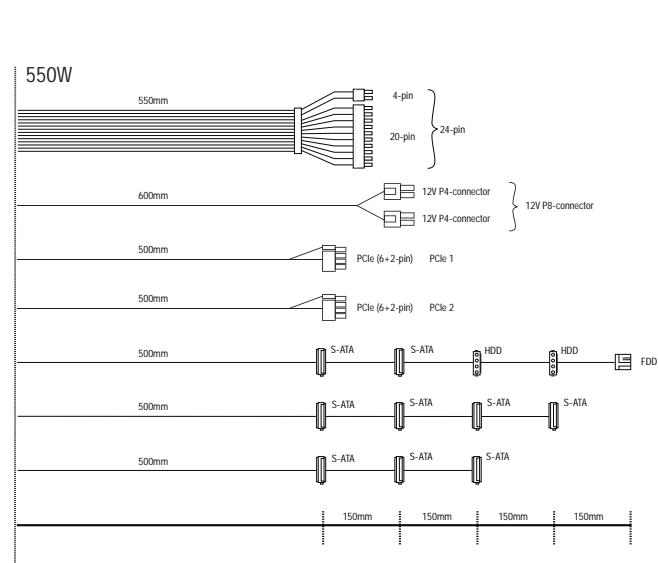

PURE POWER 11 FM

EXCEPTIONAL QUIET, SUPERIOR FEATURES

Cables »

750W	650W	550W
550mm	550mm	550mm
600mm	600mm	600mm
500mm 2x	500mm 2x	-
-	-	500mm 2x
500mm'	500mm'	500mm'
500mm'	500mm'	500mm'
500mm'	500mm'	500mm'
-	-	-

*cable length to first connector

Logistics data »

Region	Model	Article no	EAN code
EU	Pure Power 11 FM 750W	BN319	4260052188163
EU	Pure Power 11 FM 650W	BN318	4260052188156
EU	Pure Power 11 FM 550W	BN317	4260052188149
US	Pure Power 11 FM 750W	BN672	4260052188194
US	Pure Power 11 FM 650W	BN671	4260052188187
US	Pure Power 11 FM 550W	BN670	4260052188170
TW	Pure Power 11 FM 750W	BN965	4260052188255
TW	Pure Power 11 FM 650W	BN964	4260052188248
TW	Pure Power 11 FM 550W	BN963	4260052188231
AU	Pure Power 11 FM 750W	BN962	4260052188224
AU	Pure Power 11 FM 650W	BN961	4260052188217
AU	Pure Power 11 FM 550W	BN960	4260052188200
CN	Pure Power 11 FM 750W	BN968	4260052188552
CN	Pure Power 11 FM 650W	BN967	4260052188545
CN	Pure Power 11 FM 550W	BN966	4260052188538