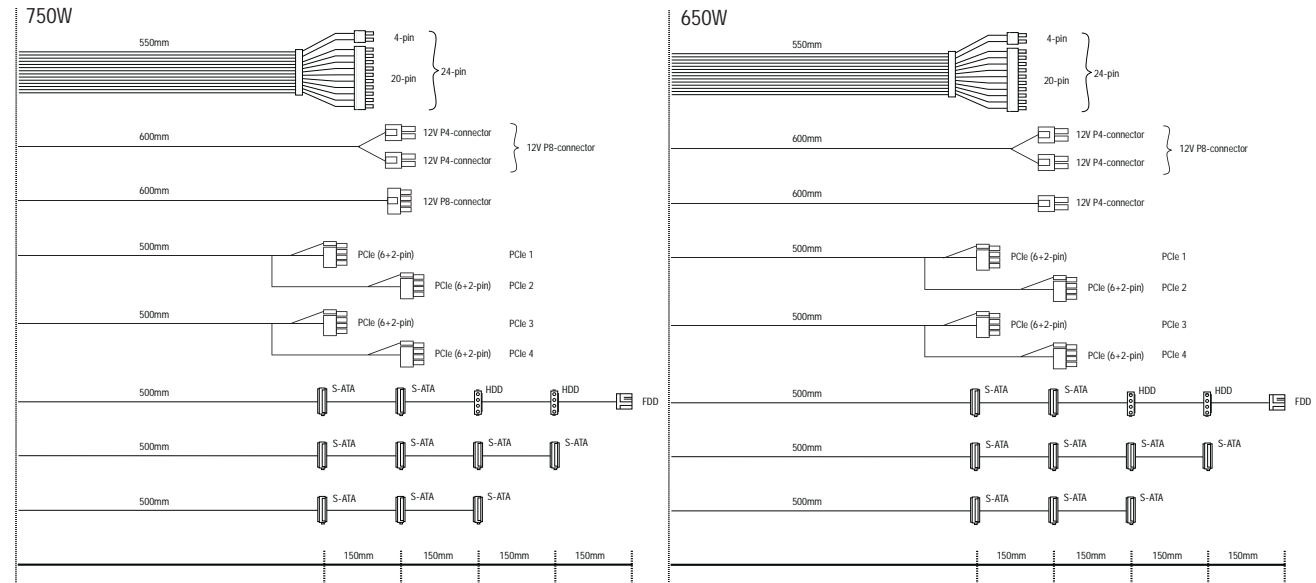

PURE POWER 11 FM

EXCEPTIONAL QUIET, SUPERIOR FEATURES

Cables »

750W	650W	550W
550mm	550mm	550mm
600mm	600mm	600mm
500mm 2x	500mm 2x	-
-	-	500mm 2x
500mm'	500mm'	500mm'
500mm'	500mm'	500mm'
500mm'	500mm'	500mm'
-	-	-

*cable length to first connector

Logistics data »

Region	Model	Article no	EAN code
EU	Pure Power 11 FM 750W	BN319	4260052188163
EU	Pure Power 11 FM 650W	BN318	4260052188156
EU	Pure Power 11 FM 550W	BN317	4260052188149
US	Pure Power 11 FM 750W	BN672	4260052188194
US	Pure Power 11 FM 650W	BN671	4260052188187
US	Pure Power 11 FM 550W	BN670	4260052188170
TW	Pure Power 11 FM 750W	BN965	4260052188255
TW	Pure Power 11 FM 650W	BN964	4260052188248
TW	Pure Power 11 FM 550W	BN963	4260052188231
AU	Pure Power 11 FM 750W	BN962	4260052188224
AU	Pure Power 11 FM 650W	BN961	4260052188217
AU	Pure Power 11 FM 550W	BN960	4260052188200
CN	Pure Power 11 FM 750W	BN968	4260052188552
CN	Pure Power 11 FM 650W	BN967	4260052188545
CN	Pure Power 11 FM 550W	BN966	4260052188538