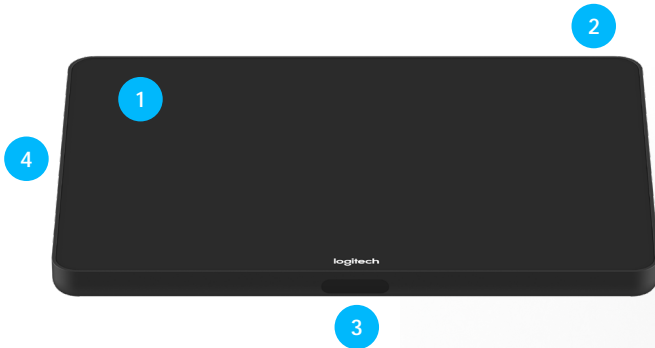

Boasting a crisp 10.1" touchscreen, low-profile enclosure, and multiple mounting accessories, Logitech Tap delivers a sleek appearance and convenient placement options that support a wide range of room sizes and layouts. And, with its HDMI input, content sharing is instant and effortless. Wireless content sharing is also available depending on your chosen video conferencing service.

- 1 10.1" touch display:** Spacious and responsive touch screen resists fingerprints and glare for high legibility and easy operation.
- 2 Silent enclosure:** The sleek, fan-free design provides a comfortable 14° angle for easy reading while creating space for connections, cables, and retention mechanisms.
- 3 Always-on readiness:** Built-in motion sensor saves power when idle, and powers on when a person approaches.
- 4 Headphone jack:** Extends the host computer's wired audio capabilities to the tabletop, ideal for private conversations and for the hearing-impaired.
- 5 Dual cable exits:** A sturdy metal cover with removable bottom and rear exits keep cables tidy and secure.
- 6 Built-in cable retention:** To keep connections tight, Tap features a comprehensive strain relief and retention system, hidden entirely within its enclosure.
- 7 USB accessory port:** Connect an accessory such as a USB speakerphone.
- 8 HDMI input for content sharing:** Provides instant wired content sharing when used with Google Hangouts Meet, Microsoft Teams Rooms, and Zoom Rooms.
- 9 Anti-theft protection:** Keep Tap securely in place by connecting a security cable to one of Tap's two Kensington lock slots, one on the bottom and another at the back.
- 10 Commercial-grade cabling:** Supports cabling runs for rooms of various sizes and layouts.