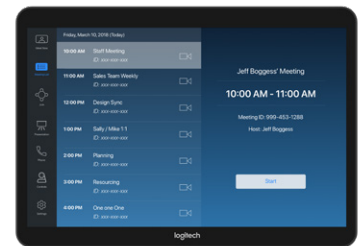

Optional Table, Riser, and Wall Mounts

Secure Tap at to the table, raise the viewing angle, or mount it on the wall to conserve space, minimize cabling, and optimize the user experience.

ROOM SOLUTIONS WITH LOGITECH TAP

Pre-configured room solutions for Google Meet, Microsoft Teams, or Zoom Rooms include everything you need — Tap, a conference camera, and compute — to build out meetings rooms of virtually any size or shape.

Google Workspace

Microsoft

zoom

Find Your Perfect Match

Tap works seamlessly with Logitech's full line of appliance and PC-based video bars and modular systems for small, medium, and large rooms.

Add Multi-Vendor Capability to Room Solutions