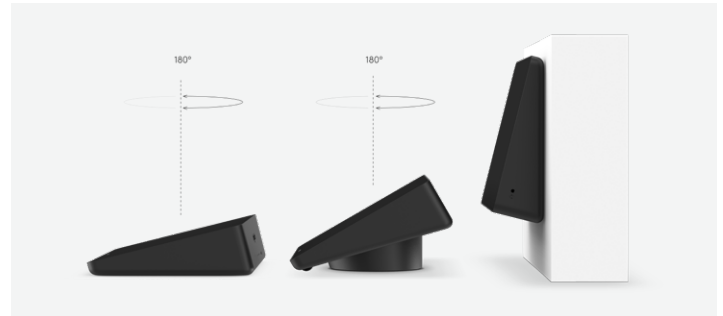

Boasting a crisp 10.1" touchscreen, low-profile enclosure, and multiple mounting accessories, Logitech Tap delivers a sleek appearance and convenient placement options that support a wide range of room sizes and layouts. And, with its HDMI input, content sharing is instant and effortless. Wireless content sharing is also available depending on your chosen video conferencing service.

- 1 10.1" touch display:** Spacious and responsive touch screen resists fingerprints and glare for high legibility and easy operation.
- 2 Silent enclosure:** The sleek, fan-free design provides a comfortable 14° angle for easy reading while creating space for connections, cables, and retention mechanisms.
- 3 Always-on readiness:** Built-in motion sensor saves power when idle, and powers on when a person approaches.
- 4 Headphone jack:** Extends the host computer's wired audio capabilities to the tabletop, ideal for private conversations and for the hearing-impaired.
- 5 Dual cable exits:** A sturdy metal cover with removable bottom and rear exits keep cables tidy and secure.
- 6 Built-in cable retention:** To keep connections tight, Tap features a comprehensive strain relief and retention system, hidden entirely within its enclosure.
- 7 USB accessory port:** Connect an accessory such as a USB speakerphone.
- 8 HDMI input for content sharing:** Provides instant wired content sharing when used with Google Hangouts Meet, Microsoft Teams Rooms, and Zoom Rooms.
- 9 Anti-theft protection:** Keep Tap securely in place by connecting a security cable to one of Tap's two Kensington lock slots, one on the bottom and another at the back.
- 10 Commercial-grade cabling:** Supports cabling runs for rooms of various sizes and layouts.

Optional Table, Riser, and Wall Mounts

Secure Tap at to the table, raise the viewing angle, or mount it on the wall to conserve space, minimize cabling, and optimize the user experience.

ROOM SOLUTIONS WITH LOGITECH TAP