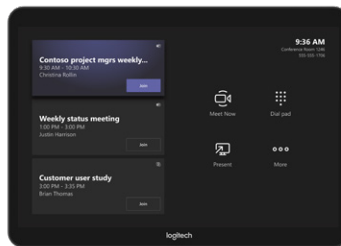

Optional Table, Riser, and Wall Mounts

Secure Tap at to the table, raise the viewing angle, or mount it on the wall to conserve space, minimize cabling, and optimize the user experience.

ROOM SOLUTIONS WITH LOGITECH TAP

Pre-configured room solutions for Google Meet, Microsoft Teams, or Zoom Rooms include everything you need — Tap, a conference camera, and compute — to build out meetings rooms of virtually any size or shape.

Google Workspace

Microsoft

zoom

Find Your Perfect Match

Tap works seamlessly with Logitech's full line of appliance and PC-based video bars and modular systems for small, medium, and large rooms.

Add Multi-Vendor Capability to Room Solutions