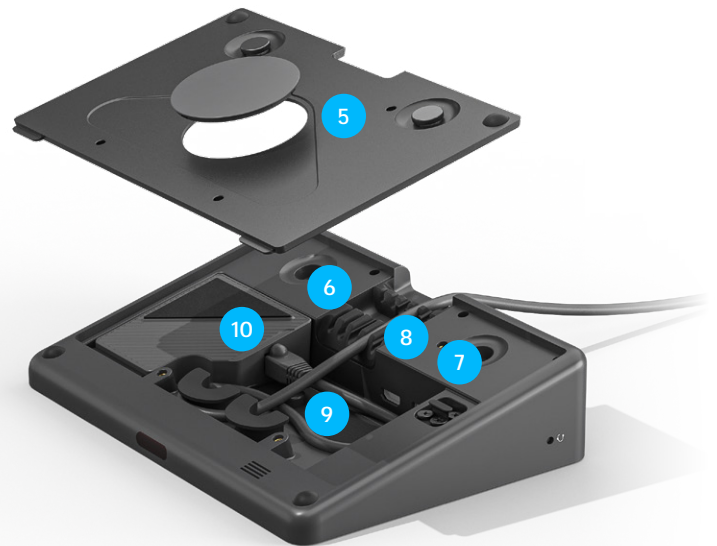

Boasting a crisp 10.1" touchscreen, low-profile enclosure, and multiple mounting accessories, Logitech Tap delivers a sleek appearance and convenient placement options that support a wide range of room sizes and layouts. And, with its HDMI input, content sharing is instant and effortless. Wireless content sharing is also available depending on your chosen video conferencing service.

- 1 10.1" touch display:** Spacious and responsive touch screen resists fingerprints and glare for high legibility and easy operation.
- 2 Silent enclosure:** The sleek, fan-free design provides a comfortable 14° angle for easy reading while creating space for connections, cables, and retention mechanisms.
- 3 Always-on readiness:** Built-in motion sensor saves power when idle, and powers on when a person approaches.
- 4 Headphone jack:** Extends the host computer's wired audio capabilities to the tabletop, ideal for private conversations and for the hearing-impaired.
- 5 Dual cable exits:** A sturdy metal cover with removable bottom and rear exits keep cables tidy and secure.
- 6 Built-in cable retention:** To keep connections tight, Tap features a comprehensive strain relief and retention system, hidden entirely within its enclosure.
- 7 USB accessory port:** Connect an accessory such as a USB speakerphone.
- 8 HDMI input for content sharing:** Provides instant wired content sharing when used with Google Hangouts Meet, Microsoft Teams Rooms, and Zoom Rooms.
- 9 Anti-theft protection:** Keep Tap securely in place by connecting a security cable to one of Tap's two Kensington lock slots, one on the bottom and another at the back.
- 10 Commercial-grade cabling:** Supports cabling runs for rooms of various sizes and layouts.