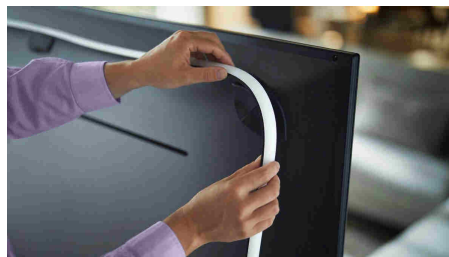

Seamlessly Blend Colours

Get a seamless blend of multiple colours of light at the same time in a single LED strip. The colours flow together naturally, casting light against the wall to showcase a unique effect behind your TV.

Surround Lighting Effects

Experience the magic of surround lighting! With 45-degree light projection, the Play gradient lightstrip reacts to the content on the entire screen in real time, creating a captivating television viewing and gaming experience. *Requires the Philips Hue Play HDMI sync box and Hue Bridge (sold separately).

Easy Installation

The Philips Hue Play gradient lightstrip is specially designed for television entertainment. The LED strip comes in three sizes, fitting TVs of 55" and larger, and includes mounting brackets to make installation quick and easy.