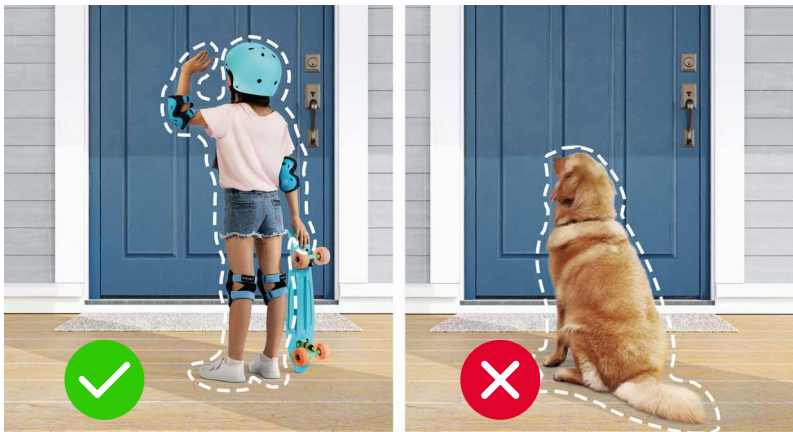

Live Streaming

2K

2K Ultra HD

Military-Grade
Encryption

Two-Way Audio

Night Vision

Smart

- Smart Image Enhancement
- Night Vision (High Sensitivity Sensor)
- Motion Detection
- Activity Zones
- Two-way Audio
- Supports the Google Assistant/Alexa/HomeKit
- Human Detection

Easy

- 1-Year Battery
- HomeKit Compatible
- Repeater Mode
- No Contracts or Monthly Fees
- 100% Wire-free
- Magnetic Mount

Safe

- 2K
- 16GB Local Storage
- Military Grade Encryption
- IP67 Weatherproof
- Anti-Theft Alarm