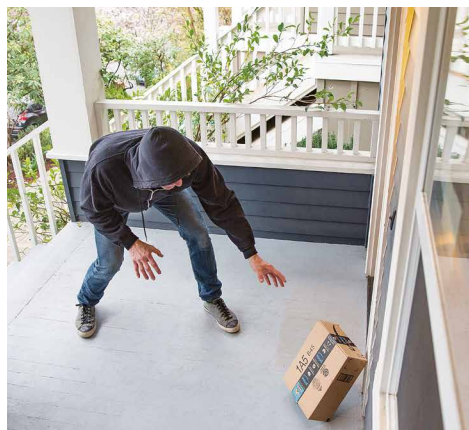

Live Streaming

2K

2K Ultra HD

Military-Grade
Encryption

Two-Way Audio

Night Vision

Smart

- Smart Image Enhancement
- Night Vision (High Sensitivity Sensor)
- Motion Detection
- Activity Zones
- Two-way Audio
- Supports the Google Assistant/Alexa/HomeKit
- Human Detection