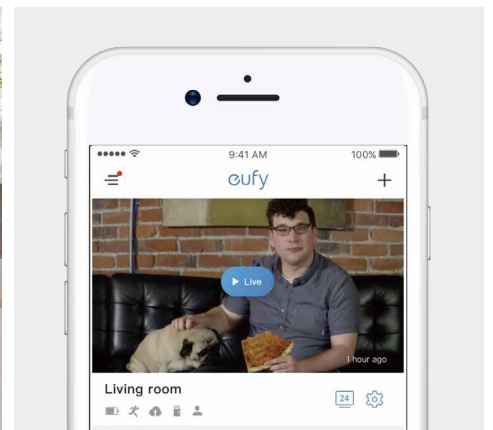

Live Streaming

2K

2K Ultra HD

Military-Grade
Encryption

Two-Way Audio

Night Vision

Smart

- Smart Image Enhancement
- Night Vision (High Sensitivity Sensor)
- Motion Detection
- Activity Zones
- Two-way Audio
- Supports the Google Assistant/Alexa/HomeKit
- Human Detection