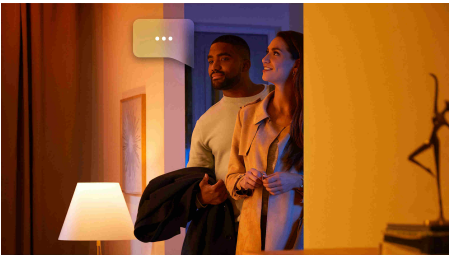

Philips Hue works with Amazon Alexa and the Google Assistant when paired with a compatible Google Nest or Amazon Echo device. Simple voice commands allow you to control multiple lights in a room, or just a single lamp.

Set the right mood with warm to cool white light