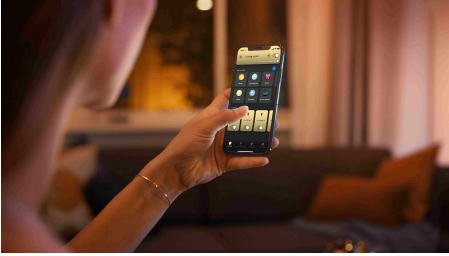

Easy smart lighting

Add these two smart candelabra lamps with warm white to cool daylight to help you relax, read, concentrate or energise. Control instantly via Bluetooth in one room or pair with a Hue Bridge to unlock the full suite of features.

Easy smart lighting

- Control up to 10 lights with the Bluetooth app
- Control lights with your voice*
- Set the right mood with warm to cool white light
- Get the perfect light recipes for your daily activities
- Unlock full suite of smart light features with Hue Bridge

Highlights

Control up to 10 lights with the Bluetooth app

With the Hue Bluetooth app, you can control your Hue smart lights in a single room of your home. Add up to 10 smart lights and control them all with just the touch of a button on your mobile device.