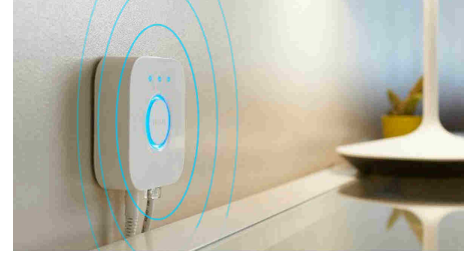

Set the right mood with warm to cool white light

These bulbs and light fixtures offer different shades of warm to cool white light. With complete dimmability from bright to low nightlights, you can tune your lights to the perfect shade and brightness of light for your daily needs.

Unlock full suite of smart light features with Hue Bridge

Add a Hue Bridge (sold separately) to your smart lights to experience the full suite of Philips Hue features. With a Hue Bridge, you can add up to 50 smart lights to control throughout your home. Create routines to automate your entire smart home lighting set-up. Control your lights while away from home or add accessories such as motion sensors and smart switches.