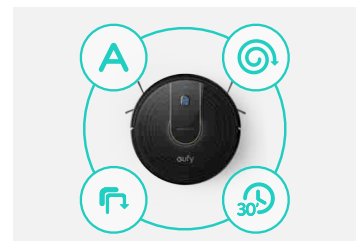

Super-Strong Suction

RoboVac 15C sucks up dirt and dust with 1300Pa of suction for a spotless clean you can see and feel.

3-Point Cleaning System

Three brushes and strong suction power effectively loosen, extract, and vacuum dirt to achieve a superior clean.

Drop-proof Technology

RoboVac uses drop-sensing technology to avoid falling down stairs and off of ledges.

Multiple Smart Sensors

RoboVac is engineered with 9 infrared anti-collision sensors to avoid bumping into furniture, obstacles, and your pets.

Triple-Filter System

RoboVac combines one dual-layer filter and one high-performance filter to ensure a clean home.

Multiple Cleaning Modes

Choose among Auto, Spot, Edge, or 30-min cleaning modes to make RoboVac clean the way you want.