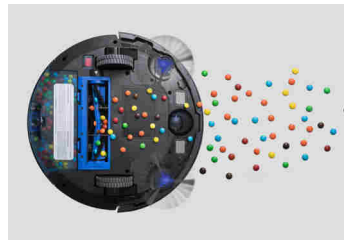

"The eufy BoostIQ RoboVac 15c uses BoostIQ Technology to automatically adjust suction power when extra vacuuming strength is needed to get the best clean."

iMore

heavy.

"Fans of the eufy [BoostIQ] RoboVac 15C appreciate its affordable price tag, complete with a generous array of features."

Super-Strong Suction

RoboVac 15C sucks up dirt and dust with 1300Pa of suction for a spotless clean you can see and feel.

3-Point Cleaning System

Three brushes and strong suction power effectively loosen, extract, and vacuum dirt to achieve a superior clean.

Drop-proof Technology

RoboVac uses drop-sensing technology to avoid falling down stairs and off of ledges.

Multiple Smart Sensors

RoboVac is engineered with 9 infrared anti-collision sensors to avoid bumping into furniture, obstacles, and your pets.

Triple-Filter System

RoboVac combines one dual-layer filter and one high-performance filter to ensure a clean home.

Multiple Cleaning Modes

Choose among Auto, Spot, Edge, or 30-min cleaning modes to make RoboVac clean the way you want.