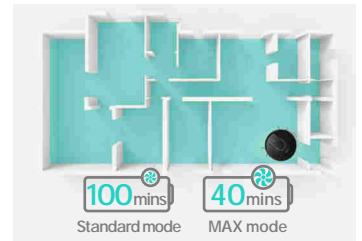

Super-Strong Suction

RoboVac 15C sucks up dirt and dust with 1300Pa of suction for a spotless clean you can see and feel.

3-Point Cleaning System

Three brushes and strong suction power effectively loosen, extract, and vacuum dirt to achieve a superior clean.

Non-Stop Cleaning

Large wheels roll over carpets and climb over door ledges to get to the mess.

Endurance Cleaning

RoboVac cleans up to 100 mins on Standard Mode and 40 mins on Max Mode for a longer, stronger clean.

Triple-Filter System

RoboVac combines one dual-layer filter and one high-performance filter to ensure a clean home.

Multiple Cleaning Modes

Choose among Auto, Spot, Edge, or 30-min cleaning modes to make RoboVac clean the way you want.