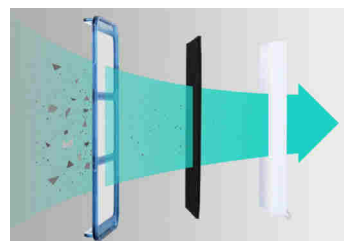

Super-Strong Suction

RoboVac 15C sucks up dirt and dust with 1300Pa of suction for a spotless clean you can see and feel.

3-Point Cleaning System

Three brushes and strong suction power effectively loosen, extract, and vacuum dirt to achieve a superior clean.

Non-Stop Cleaning

Large wheels roll over carpets and climb over door ledges to get to the mess.

Endurance Cleaning

RoboVac cleans up to 100 mins on Standard Mode and 40 mins on Max Mode for a longer, stronger clean.

Drop-proof Technology

RoboVac uses drop-sensing technology to avoid falling down stairs and off of ledges.

Multiple Smart Sensors

RoboVac is engineered with 9 infrared anti-collision sensors to avoid bumping into furniture, obstacles, and your pets.

Triple-Filter System

RoboVac combines one dual-layer filter and one high-performance filter to ensure a clean home.

Multiple Cleaning Modes

Choose among Auto, Spot, Edge, or 30-min cleaning modes to make RoboVac clean the way you want.