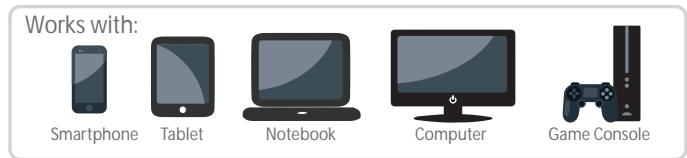

Xtream G1

Stereo Gaming Headset with Microphone

www.adesso.com

Multi-Platform Compatibility

The Xtream G1 is compatible with different systems that utilize 3.5mm audio jack as their audio connection such as smartphones, PC/notebooks, Playstation 4, Xbox One, Nintendo Switch, etc.

Comfortable Fit & Wear

The earcups and headband are adjustable to ensure the perfect fit, while the custom padding provides a soft comfortable fit.

Built-in Noise Cancelling Microphone

The built-in microphone is omnidirectional which picks up sound with reliability and is flexible which allows you to adjust the position for optimal performance. The built-in noise cancelling technology helps filtering out unwanted noises from the background, delivering your voice in the most clear and precise manner.

Volume Control

With the conveniently located media control, you can adjust the volume easily at the tip of your fingertips.

LED lighting

The LED lighting design provides a unique look and aura to the overall design of the headset.

The 3.5 mm Y-Adapter

The 3.5mm Adapter allows you to use the headset on computer systems that require separate input/output connections.

4-band 3.5 mm Jack

The 4-band 3.5mm Jack allows the headset to work directly with most mobile phone/audio devices.