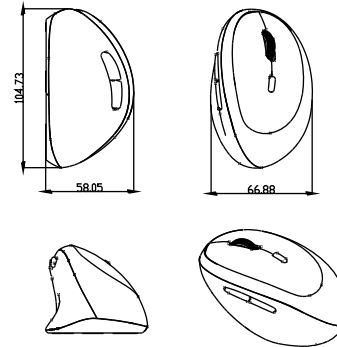

## 2.4GHz RF Wireless Vertical Ergonomic Mini Mouse

### ■ Vertical Ergonomic Design

Our vertical ergonomic design helps you achieve a more natural grip, better forearm support, and a more natural wrist position. Unlike traditional mice, the Adesso iMouse V10 will fit right into the grasp of your palm and provides better support for your forearm, which minimizes wrist pain that often result from forearm muscles twisting.

### Specifications:

Tracking Method	Optical Sensor
Connectivity	2.4 GHz RF Wireless Technology
Range	30 ft. (10m)
DPI Resolution	3 Levels 800/1200/1600
Buttons	6 Buttons (Left & Right Click, Back & Forward, DPI Switch, Scroll Wheel and Middle Button)
Hand Orientation	Right
Power	AA Battery
Dimensions	4.2" x 2.6" x 2.3" (105 x 66 x 58 mm)
Weight	0.3 lb. (113g)

### Shipping Information:

Item	UPC Code	Package Dimensions	Package Weight	Qty/Carton
iMouse™ V10	783750008136	5.7" x 3.3" x 3.3"	0.5 lb	10/40