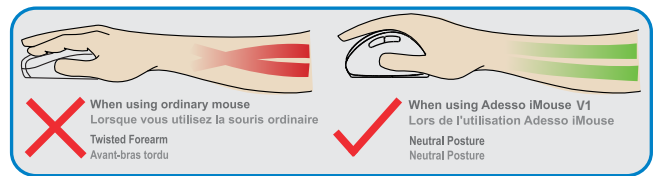

www.adesso.com

iMouse™ V10

2.4GHz RF Wireless Vertical Ergonomic Mini Mouse

■ 2.4 GHz RF Wireless Technology with On/Off Switch

The 2.4GHz Wireless Technology has 65536 IDs with 12 channels and works up to 30 feet. This provides the reliability to ensure your other wireless devices will not interfere with your mouse.

■ Vertical Ergonomic Design

Our vertical ergonomic design helps you achieve a more natural grip, better forearm support, and a more natural wrist position. Unlike traditional mice, the Adesso iMouse V10 will fit right into the grasp of your palm and provides better support for your forearm, which minimizes wrist pain that often result from forearm muscles twisting.

■ Adjustable 3 Level DPI Switch (800 / 1200 / 1600)

Attain higher precision and better accuracy with your choice of adjustable DPI levels. Easily switch from 3 different DPI levels from 800, 1200, to 1600. The easily-accessible DPI button lets you quickly switch cursor sensitivities between the various computer tasks you have throughout the day.

■ Enhanced Optical Sensor

Optical sensor technology precisely and accurately tracks cursor movement and lets you work on most wood, marble and leather surfaces without the need of a mousepad

■ Plug-and-Play

Simply plug the mini USB receiver into a USB port and you will be up and running. No drivers required.

Specifications:

Tracking Method	Optical Sensor
Connectivity	2.4 GHz RF Wireless Technology
Range	30 ft. (10m)
DPI Resolution	3 Levels 800/1200/1600
Buttons	6 Buttons (Left & Right Click, Back & Forward, DPI Switch, Scroll Wheel and Middle Button)
Hand Orientation	Right
Power	AA Battery
Dimensions	4.2" x 2.6" x 2.3" (105 x 66 x 58 mm)
Weight	0.3 lb. (113g)

Requirements:

Operating System	Windows® 7 & above
Connectivity Interface	USB Port for Wireless Receiver

Includes:

- iMouse™ V10 2.4GHz Wireless Vertical Ergonomic Mini Mouse
- USB Wireless Receiver
- AA Battery
- Quick Start Guide

Shipping Information:

Item	UPC Code	Package Dimensions	Package Weight	Qty/Carton
iMouse™ V10	783750008136	5.7" x 3.3" x 3.3"	0.5 lb	10/40