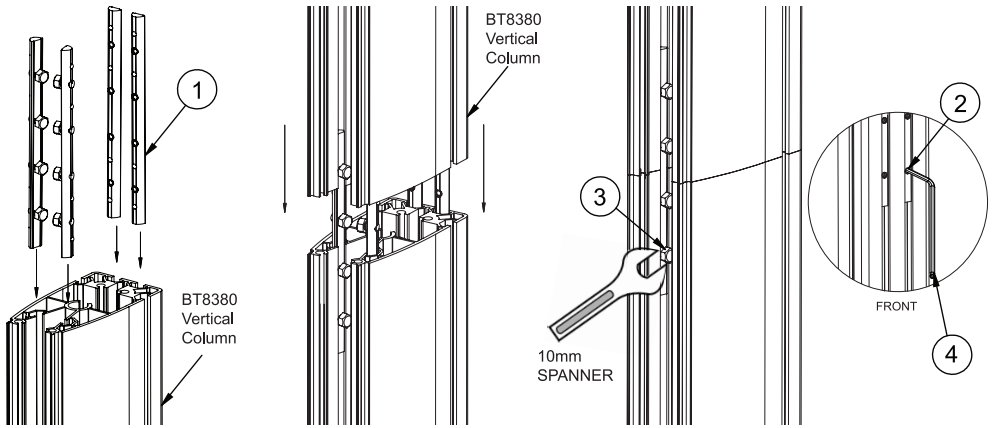

B-TECH AUDIO VIDEO MOUNTS

HEAD OFFICE

B-Tech International Limited

Bennett House, Long March, Daventry, Northants., NN11 4NR, UK

Email: info@btechavmounts.com

www.btechavmounts.com

AMA-BT8380-EXTV-V1-PROBX-0818-104 Made in Vietnam