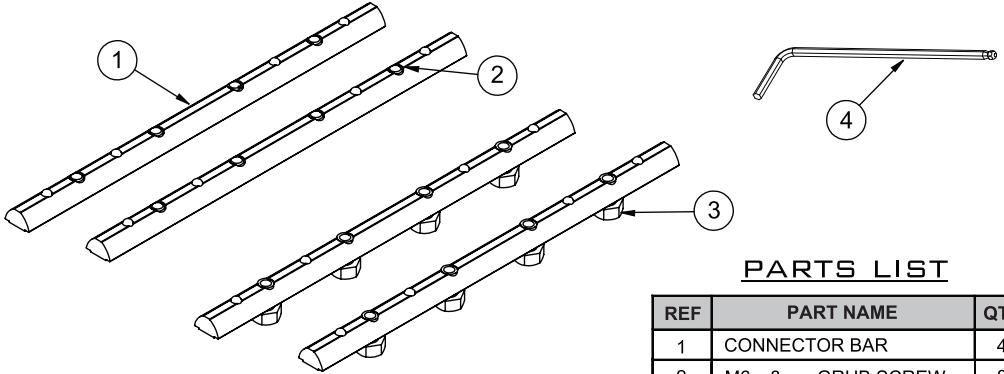

BT8380-EXTV COLUMN JOINING KIT FOR COMBINING BT8380 VERTICAL COLUMNS PARTS LIST

SYSTEM X™

This pack contains 1 Joining Kit

PLEASE KEEP THIS FOR FUTURE REFERENCE

PARTS LIST

REF	PART NAME	QTY
1	CONNECTOR BAR	4
2	M6 x 8mm GRUB SCREW	8
3	M6 x 10mm HEX BOLT	8
4	3AF HEX KEY	1

Designed to connect together 2 BT8380 Vertical Columns

1. Insert the connector bars into the lower column. The 2 connector bars (part 1) with grub screws (part 2) go in the front and the 2 with hex bolts (part 3) go in the rear.
2. Slide the upper column onto the connector bars (part 1).
3. Tighten the hex bolts (part 3) on rear of column with a 10mm spanner. On the front of the column tighten the grub screws (part 2) with hex key (part 4).