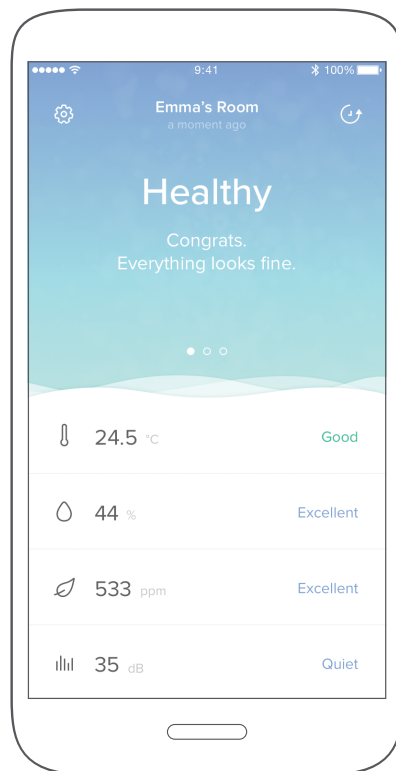

Discover how to create
a healthier home environment

HUMIDITY
Avoid excessive humidity
in your house.

TEMPERATURE
Make sure temperature
is right for you, day
and night.

AIR QUALITY
Learn how to reduce
indoor air pollution.

NOISE
Monitor the sound
level to achieve a
good night's sleep.

REMOTE ACCESS
Easy Wi-Fi set up.
No fees.
No subscription.

MULTI-ROOM
Connect more devices
and monitor all your
rooms in one App.