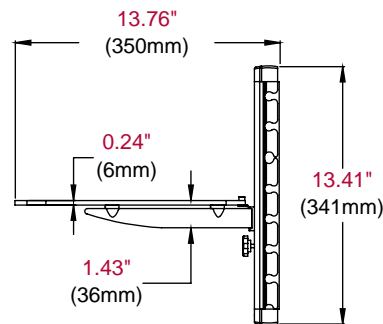

Max load: 13.6kg (30lb)

FEATURES

- Strong, tempered glass shelf can be vertically adjusted to accommodate AV components of any height
- Cable management system helps keep cables concealed and organized
- Supports up to 13.6kg (30lbs)
- Bubble level makes for a quick and easy installation

Side View

RoHS

ACCSH200 Single AV Wall Shelf with Glass for AV Components

Product Specifications

	DIMENSIONS (W x H x D)	PRODUCT WEIGHT	LOAD CAPACITY	FINISH	AVAILABLE COLORS
ACCSH200	15.6" x 13.41" x 13.76" (396 x 341 x 350mm)	2kg (4.5lb)	13.6kg (30lb)	Powder coat	Gloss Black

Package Specifications

	PACKAGE SIZE (W x H x D)	PACKAGE SHIP WEIGHT	PACKAGE UPC CODE	PACKAGE CONTENTS	UNITS IN PACKAGE
ACCSH200	13.25" x 2.625" x 17.125" (337 x 67 x 435mm)	2.56kg (5.65lb)	735029277385	AV Wall Shelf with Glass, Instructions, Installation hardware	1

All dimensions = inch (mm)

TOP VIEW

ISOMETRIC VIEW

FRONT VIEW

SIDE VIEW

ARCHITECTS SPECIFICATIONS

The Peerless-AV Single AV Wall Shelf with Glass shall be model ACCSH200. Assembly and installation shall be done according to instructions provided by the manufacturer.