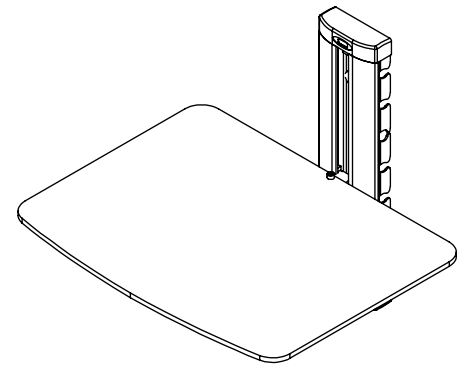

Max load: 13.6kg (30lb)

FEATURES

- Strong, tempered glass shelf can be vertically adjusted to accommodate AV components of any height
- Cable management system helps keep cables concealed and organized
- Supports up to 13.6kg (30lbs)
- Bubble level makes for a quick and easy installation

Side View

RoHS

ACCSH200 Single AV Wall Shelf with Glass for AV Components

Product Specifications

	DIMENSIONS (W x H x D)	PRODUCT WEIGHT	LOAD CAPACITY	FINISH	AVAILABLE COLORS
ACCSH200	15.6" x 13.41" x 13.76" (396 x 341 x 350mm)	2kg (4.5lb)	13.6kg (30lb)	Powder coat	Gloss Black

Package Specifications

	PACKAGE SIZE (W x H x D)	PACKAGE SHIP WEIGHT	PACKAGE UPC CODE	PACKAGE CONTENTS	UNITS IN PACKAGE
ACCSH200	13.25" x 2.625" x 17.125" (337 x 67 x 435mm)	2.56kg (5.65lb)	735029277385	AV Wall Shelf with Glass, Instructions, Installation hardware	1

All dimensions = inch (mm)

TOP VIEW

ISOMETRIC VIEW

FRONT VIEW

SIDE VIEW

ARCHITECTS SPECIFICATIONS

The Peerless-AV Single AV Wall Shelf with Glass shall be model ACCSH200. Assembly and installation shall be done according to instructions provided by the manufacturer.