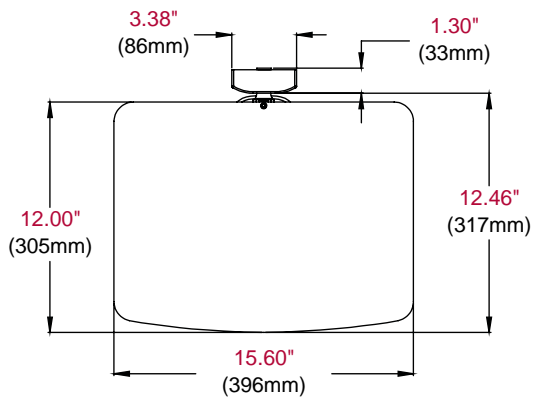

Max load: 13.6kg (30lb)

FEATURES

- Strong, tempered glass shelf can be vertically adjusted to accommodate AV components of any height
- Cable management system helps keep cables concealed and organized
- Supports up to 13.6kg (30lbs)
- Bubble level makes for a quick and easy installation

Side View

RoHS

ACCSH200 Single AV Wall Shelf with Glass for AV Components

Product Specifications

	DIMENSIONS (W x H x D)	PRODUCT WEIGHT	LOAD CAPACITY	FINISH	AVAILABLE COLORS
ACCSH200	15.6" x 13.41" x 13.76" (396 x 341 x 350mm)	2kg (4.5lb)	13.6kg (30lb)	Powder coat	Gloss Black

Package Specifications

	PACKAGE SIZE (W x H x D)	PACKAGE SHIP WEIGHT	PACKAGE UPC CODE	PACKAGE CONTENTS	UNITS IN PACKAGE
ACCSH200	13.25" x 2.625" x 17.125" (337 x 67 x 435mm)	2.56kg (5.65lb)	735029277385	AV Wall Shelf with Glass, Instructions, Installation hardware	1

All dimensions = inch (mm)

TOP VIEW

ISOMETRIC VIEW

FRONT VIEW

SIDE VIEW

ARCHITECTS SPECIFICATIONS

The Peerless-AV Single AV Wall Shelf with Glass shall be model ACCSH200. Assembly and installation shall be done according to instructions provided by the manufacturer.