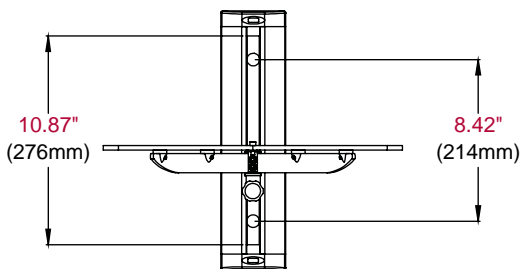

Max load: 13.6kg (30lb)

FEATURES

- Strong, tempered glass shelf can be vertically adjusted to accommodate AV components of any height
- Cable management system helps keep cables concealed and organized
- Supports up to 13.6kg (30lbs)
- Bubble level makes for a quick and easy installation

Side View

RoHS

ACCSH200 Single AV Wall Shelf with Glass for AV Components

Product Specifications

	DIMENSIONS (W x H x D)	PRODUCT WEIGHT	LOAD CAPACITY	FINISH	AVAILABLE COLORS
ACCSH200	15.6" x 13.41" x 13.76" (396 x 341 x 350mm)	2kg (4.5lb)	13.6kg (30lb)	Powder coat	Gloss Black

Package Specifications

	PACKAGE SIZE (W x H x D)	PACKAGE SHIP WEIGHT	PACKAGE UPC CODE	PACKAGE CONTENTS	UNITS IN PACKAGE
ACCSH200	13.25" x 2.625" x 17.125" (337 x 67 x 435mm)	2.56kg (5.65lb)	735029277385	AV Wall Shelf with Glass, Instructions, Installation hardware	1

All dimensions = inch (mm)

TOP VIEW

ISOMETRIC VIEW

FRONT VIEW

SIDE VIEW

ARCHITECTS SPECIFICATIONS

The Peerless-AV Single AV Wall Shelf with Glass shall be model ACCSH200. Assembly and installation shall be done according to instructions provided by the manufacturer.