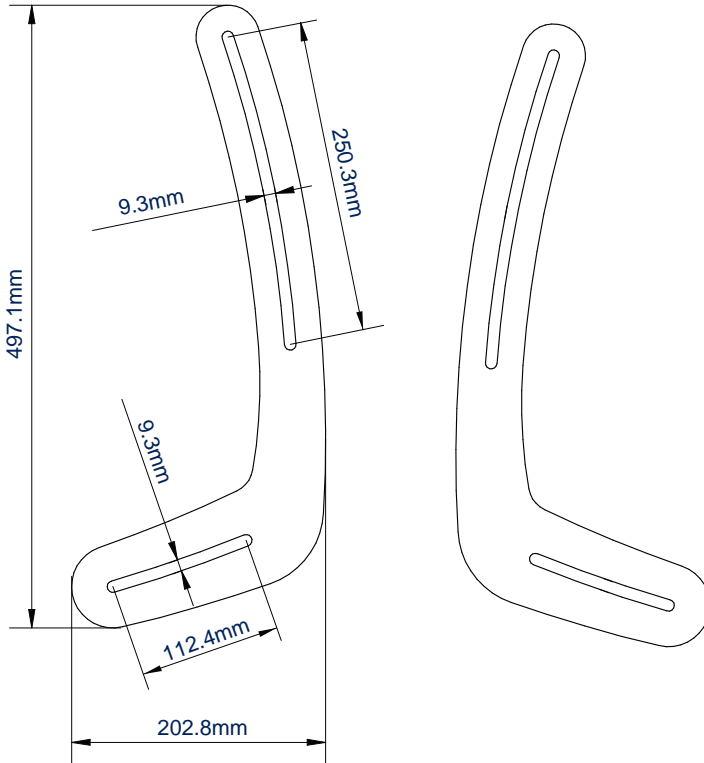

Mounts soundbar above or below the screen

Ideal for corner installations with an articulated mount

FRONT VIEW

SIDE VIEW

PACKING INFORMATION

COLOUR:	ORDER REF:	EAN CODE:	MASTER CARTON QTY:	INNER CARTON QTY:	MASTER CARTON WEIGHT:	MASTER CARTON CUBE:
Black	BTV914/B	5019318440700	8	N/A	13.56kg	0.18cbm

RELATED PRODUCTS

BT15	BT920	BT7032	BT920

Centre Speaker Wall Mount with Adjustable Arms for speakers up to 15kg

Adjustable AV Component Shelf For loads up to 10kg

Large AV Accessory Shelf Dimensions 580mm x 380mm

Home Cinema Speaker Floor Stands For speakers up to 2kg

SS-V1-BTV914-151118