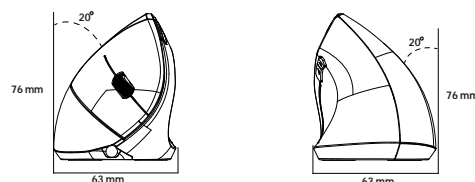

iMouse™ E1 Vertical Ergonomic Mouse

www.adesso.com

With the specially designed vertical shape, the Adesso iMouse™ E1 provides a uniquely comfortable ergonomic mouse experience. Three buttons are conveniently located on the side allowing for intuitive control and faster back and forward browsing. The switchable DPI (1000/1600) provides for two levels of control. The iMouse E1 is plug and play and requires no drivers. Simply plug into any available USB port and be ready to experience a different kind of mouse!

■ Ergonomic Vertical Design

The vertical design provides better support for your forearm minimizing wrist pain that can come from twisting.

■ Adjustable DPI Switch and Back/ Forward Buttons

Switch DPI easily between 1000 and 1600 and access to back/ forward navigation shortcut without driver.

Vertical Ergonomic Design

Adjustable DPI Switch

Back/Forward Buttons

Fashionable Ice Blue Illumination

Specifications:

| | |
|------------------|--|
| Tracking Method | Optical Sensor |
| DPI Resolution | 2 Levels (1000/1600) |
| Buttons | 6 Buttons (Left & Right Click, Back & Forward, DPI Switch, Scroll Wheel) |
| LED Color | Blue |
| Hand Orientation | Right |
| Dimensions | 3.0" x 4.7" x 2.5" (75 x 120 x 63mm) |
| Weight | 0.3 lb. (113 g) |
| Cable Length | 6 ft. (1.8 m) |
| Certificates: | FCC, CE, ROHS, IC |