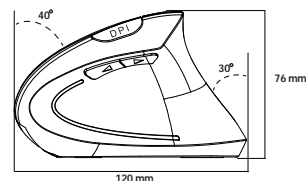

■ Ergonomic Vertical Design

The vertical design provides better support for your forearm minimizing wrist pain that can come from twisting.

■ Adjustable DPI Switch and Back/ Forward Buttons

Switch DPI easily between 1000 and 1600 and access to back/ forward navigation shortcut without driver.

Vertical Ergonomic Design

Adjustable DPI Switch

Back/Forward Buttons

Fashionable Ice Blue Illumination

Specifications:

| | |
|------------------|--|
| Tracking Method | Optical Sensor |
| DPI Resolution | 2 Levels (1000/1600) |
| Buttons | 6 Buttons (Left & Right Click, Back & Forward, DPI Switch, Scroll Wheel) |
| LED Color | Blue |
| Hand Orientation | Right |
| Dimensions | 3.0" x 4.7" x 2.5" (75 x 120 x 63mm) |
| Weight | 0.3 lb. (113 g) |
| Cable Length | 6 ft. (1.8 m) |
| Certificates: | FCC, CE, ROHS, IC |

Shipping Information:

| Item | UPC Code | Package Dimensions | Package Weight | Qty/Carton |
|------------|--------------|--------------------|----------------|------------|
| iMouse™ E1 | 783750006125 | 8.1" x 4.1" x 4.1" | 0.5 lb. | 10/40 |