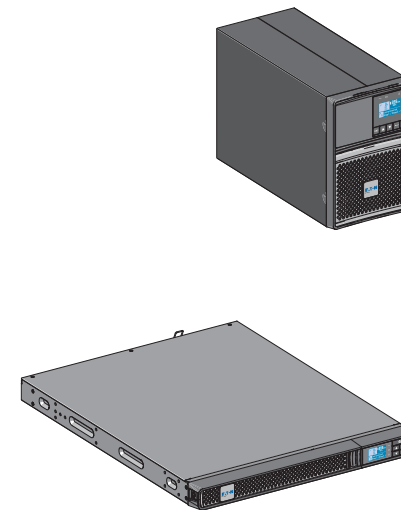

5P Gen 2

www.eaton.com

www.eaton.com

Tower models
5P650IG2
5P850IG2
5P1150IG2
5P1550IG2

1U Rack models
5P650IRG2
5P850IRG2
5P1150IRG2
5P1550IRG2

Quick Start

614-40230-00