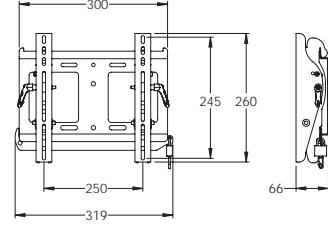

Model shown: PTL640

1. Wide screen compatibility with maximised mounting patterns; 635 and 640 models display screens in landscape and portrait orientations
2. Lateral adjustment to position screen at desired location
3. Unique Incremental Lock™ sets screens at -5°, 0°, 5°, 10° or 15° tilt
4. Ratcheting knobs allow continuous +15°/-5° tilt adjustment
5. Provided security padlock adds visual theft deterrence
6. Easy to install locking bar installs from either side
7. Ramplock™ feature on lock bar reduces screen movement and vibration after engagement

	LANDSCAPE		PORTRAIT	
	FLAT	TILT	FLAT	TILT
SMALL 22" - 40" LCD 56kg/125lb VESA 200X200	PFL635 	PTL635 	PFL635 	PTL635 
MEDIUM 32" - 60" LCD 68kg/150lb VESA 400X400	PFL640 	PTL640 	PFL640 	PTL640 
LARGE 37" - 75" LCD & PLASMA 79kg/175lb VESA 700X400	PFL650 	PTL650 	PFLP650  68kg/150lb	PTLP650  68kg/150lb

Product Specifications

PFL635

PTL635

Model	UPC	Screen Size	Max Load	Max VESA
PFL635	735029277460	22"-40" LCD	56kg/125lb	200x200
PTL635	735029277491	22"-40" LCD	56kg/125lb	200x200

PFL640

PTL640

Model	UPC	Screen Size	Max Load	Max VESA
PFL640	735029277477	32"-60" LCD	68kg/150lb	400x400mm
PTL640	735029277507	32"-60" LCD	68kg/150lb	400x400mm

PFL650

PTL650

Model	UPC	Screen Size	Max Load	Max VESA
PFL650	735029277484	37"-75" LCD & PLASMA	79kg/175lb	700x400mm
PTL650	735029277514	37"-75" LCD & PLASMA	79kg/175lb	700x400mm

PFLP650

PTLP650

Model	UPC	Screen Size	Max Load	Max VESA
PFLP650	735029277521	37"-75" LCD & PLASMA	68kg/150lb	700x400mm
PTLP650	735029277538	37"-75" LCD & PLASMA	68kg/150lb	700x400mm