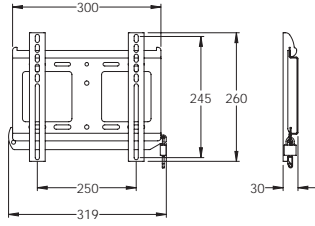

peerless-AV™

Security Locking Wall Mounts

Product Features & Benefits

Peerless' new Security Locking Mounts offer the next level of security within the wall mount range with a secure locking bar and provided pad lock. With 3 size ranges in flat to wall, tilting, and portrait mountable solutions, this line provides a high level of theft deterrence for 22" to 75" screens in public areas where security is of higher concern.

Model shown: PTL640

1. Wide screen compatibility with maximised mounting patterns; 635 and 640 models display screens in landscape and portrait orientations
2. Lateral adjustment to position screen at desired location
3. Unique Incremental Lock™ sets screens at -5°, 0°, 5°, 10° or 15° tilt
4. Ratcheting knobs allow continuous +15°/-5° tilt adjustment
5. Provided security padlock adds visual theft deterrence
6. Easy to install locking bar installs from either side
7. Ramplock™ feature on lock bar reduces screen movement and vibration after engagement

Product Specifications

PFL635

PTL635

Model	UPC	Screen Size	Max Load	Max VESA
PFL635	735029277460	22"-40" LCD	56kg/125lb	200x200
PTL635	735029277491	22"-40" LCD	56kg/125lb	200x200

PFL640

PTL640

Model	UPC	Screen Size	Max Load	Max VESA
PFL640	735029277477	32"-60" LCD	68kg/150lb	400x400mm
PTL640	735029277507	32"-60" LCD	68kg/150lb	400x400mm

PFL650

PTL650

Model	UPC	Screen Size	Max Load	Max VESA
PFL650	735029277484	37"-75" LCD & PLASMA	79kg/175lb	700x400mm
PTL650	735029277514	37"-75" LCD & PLASMA	79kg/175lb	700x400mm

PFLP650

PTLP650

Model	UPC	Screen Size	Max Load	Max VESA
PFLP650	735029277521	37"-75" LCD & PLASMA	68kg/150lb	700x400mm
PTLP650	735029277538	37"-75" LCD & PLASMA	68kg/150lb	700x400mm