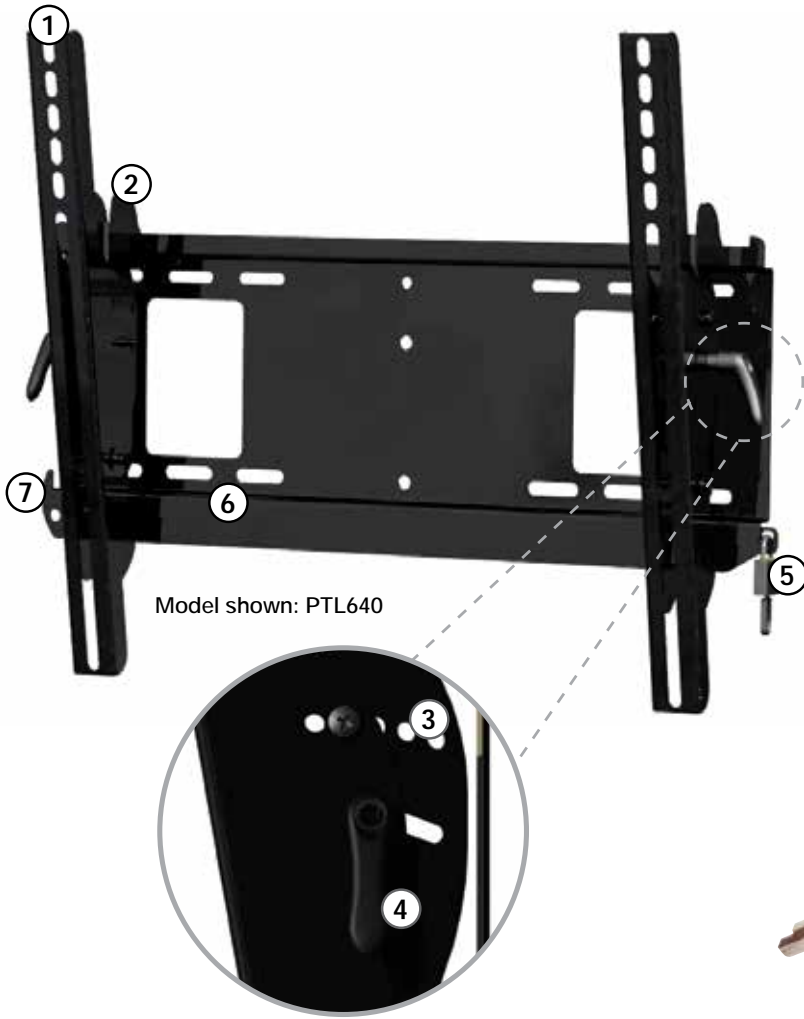

peerless-AV™

Security Locking Wall Mounts

Product Features & Benefits

Peerless' new Security Locking Mounts offer the next level of security within the wall mount range with a secure locking bar and provided pad lock. With 3 size ranges in flat to wall, tilting, and portrait mountable solutions, this line provides a high level of theft deterrence for 22" to 75" screens in public areas where security is of higher concern.

Model shown: PTL640

1. Wide screen compatibility with maximised mounting patterns; 635 and 640 models display screens in landscape and portrait orientations
2. Lateral adjustment to position screen at desired location
3. Unique Incremental Lock™ sets screens at -5°, 0°, 5°, 10° or 15° tilt
4. Ratcheting knobs allow continuous +15°/-5° tilt adjustment
5. Provided security padlock adds visual theft deterrence
6. Easy to install locking bar installs from either side
7. Ramplock™ feature on lock bar reduces screen movement and vibration after engagement

	LANDSCAPE		PORTRAIT	
	FLAT	TILT	FLAT	TILT
SMALL 22" - 40" LCD 56kg/125lb VESA 200X200	PFL635 	PTL635 	PFL635 	PTL635 
MEDIUM 32" - 60" LCD 68kg/150lb VESA 400X400	PFL640 	PTL640 	PFL640 	PTL640 
LARGE 37" - 75" LCD & PLASMA 79kg/175lb VESA 700X400	PFL650 	PTL650 	PFLP650  68kg/150lb	PTLP650  68kg/150lb

Product Specifications

PFL635

PTL635

Model	UPC	Screen Size	Max Load	Max VESA
PFL635	735029277460	22"-40" LCD	56kg/125lb	200x200
PTL635	735029277491	22"-40" LCD	56kg/125lb	200x200

PFL640

PTL640

Model	UPC	Screen Size	Max Load	Max VESA
PFL640	735029277477	32"-60" LCD	68kg/150lb	400x400mm
PTL640	735029277507	32"-60" LCD	68kg/150lb	400x400mm