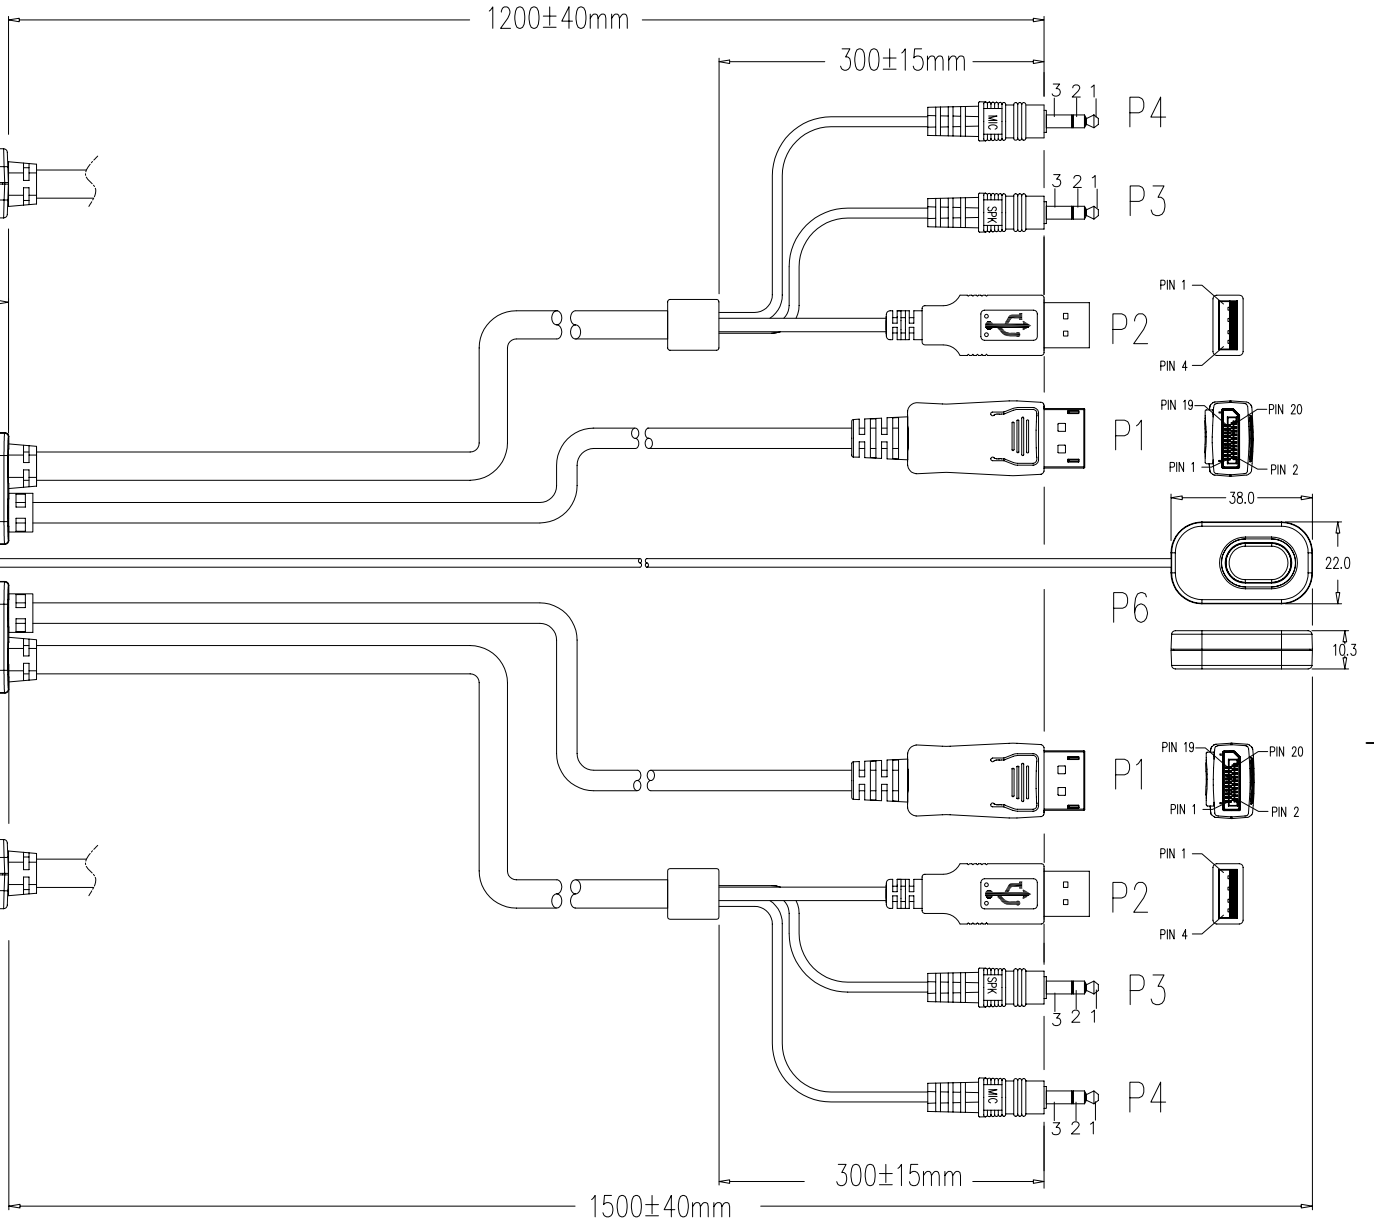

TOLERANCE: ±0.5mm

ITEM.	DESCRIPTIONS	Q'TY
P6	PUSH BUTTON	1PCS
P5	2-PORT DP1.2 KVM SWITCH	1PCS
P4	3.5mm STEREO PLUG MD TYPE/C:PANTONE 1775C	2PCS
P3	3.5mm STEREO PLUG MD TYPE/C:PANTONE 358C	2PCS
P2	USB AM MD TYPE/C:BLACK	2PCS
P1	DisplayPort PLUG ASSY TYPE/C:BLACK	2PCS

THIRD ANGLE PROJECTION

GENERAL NOTES
 DIMENSIONS ARE IN MM - DO NOT SCALE
 THIS DOCUMENT CONTAINS CONFIDENTIAL, PROPRIETARY INFORMATION THAT IS PROPERTY OF STARTECH.COM

StarTech.com

PRODUCT ID	SV211DPUA4K
DESCRIPTION	2 Port USB 4K60Hz DisplayPort KVM Switch with Built-In Cables
REV: A	DO NOT SCALE
SHEET : 1	OF: 1
DATE: 04/27/2020	