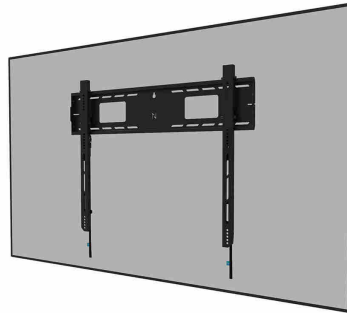

WL30-750BL18

NEOMOUNTS HEAVY DUTY TV WALL MOUNT

SPECIFICATIONS

GENERAL

Min. screen size*	43 inch
Max. screen size*	98 inch
Max. weight	125 kg (per screen)
Screens	1
VESA minimum	100x100 mm
VESA maximum	800x600 mm
Distance to wall	4,2 cm

FUNCTIONALITY

Type	Fixed
Height adjustment	1 cm
Lockable	Lockable - Padlock not included
Height	68,4 cm
Width	88,6 cm
Depth	4,2 cm
Adjustment type	Manual

INFORMATION

Color	Black
Main material	Steel
Warranty	5 year
EAN code	8717371443306

Neomounts

Neomounts

Neomounts WL30-750BL18 fixed wall mount for 43-98" screens - Black

The Neomounts WL30-750BL18 LEVEL is the ultimate solution for securely mounting an interactive or heavy weight display up to 98" with a maximum capacity of 125 kg. This heavy-duty wall mount features a high profile wall plate and is engineered for stability and precision, ensuring your screen is securely mounted even on uneven surfaces. The wall mount is designed to provide the sturdiest and most stable touch screen experience. The brackets of the WL30-750BL18 feature depth adjustable wall supports on the lower brackets for better weight distribution and maximum stability. The mount features individual adjustable brackets (10 mm) for securely adjusting the display height or levelling it.

The LEVEL-750 wall mount has a profile depth of 4,2 cm and is suitable for screens that meet VESA hole pattern 100x100 to 800x600 mm. Its quickly connectable wall plate allows for multiple screen mounting, while a clever kickstand service position provides easy access to cables and connectors. Additionally, the wall plate is designed with specific cut-outs for wall sockets and securing devices and cables. It features various perforated holes for easy tie-wrap cable fixing and provides space for cable storage, ensuring a clean and tidy finishing.