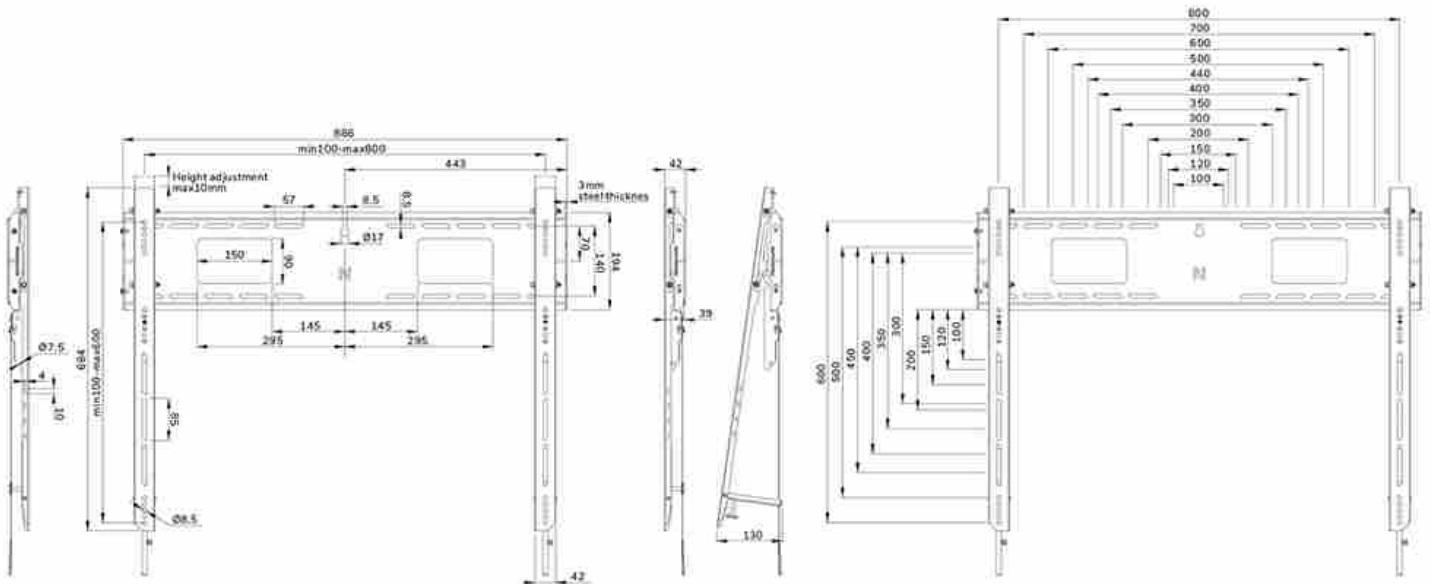

FUNCTIONALITY

Type	Fixed
Height adjustment	1 cm
Lockable	Lockable - Padlock not included
Height	68,4 cm
Width	88,6 cm
Depth	4,2 cm
Adjustment type	Manual

INFORMATION

Color	Black
Main material	Steel
Warranty	5 year
EAN code	8717371443306

Neomounts

Neomounts

Neomounts WL30-750BL18 fixed wall mount for 43-98" screens - Black

The Neomounts WL30-750BL18 LEVEL is the ultimate solution for securely mounting an interactive or heavy weight display up to 98" with a maximum capacity of 125 kg. This heavy-duty wall mount features a high profile wall plate and is engineered for stability and precision, ensuring your screen is securely mounted even on uneven surfaces. The wall mount is designed to provide the sturdiest and most stable touch screen experience. The brackets of the WL30-750BL18 feature depth adjustable wall supports on the lower brackets for better weight distribution and maximum stability. The mount features individual adjustable brackets (10 mm) for securely adjusting the display height or levelling it.

The LEVEL-750 wall mount has a profile depth of 4,2 cm and is suitable for screens that meet VESA hole pattern 100x100 to 800x600 mm. Its quickly connectable wall plate allows for multiple screen mounting, while a clever kickstand service position provides easy access to cables and connectors. Additionally, the wall plate is designed with specific cut-outs for wall sockets and securing devices and cables. It features various perforated holes for easy tie-wrap cable fixing and provides space for cable storage, ensuring a clean and tidy finishing.

For simple and effective storage, an optionally available AV-rack can be installed to the left or right side of the mount.

WL30-750BL18

NEOMOUNTS HEAVY DUTY TV WALL MOUNT

Neomounts

Measuring unit: mm