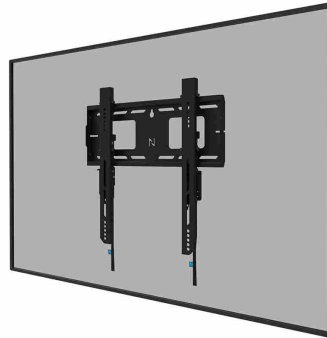

WL30-750BL14

NEOMOUNTS HEAVY DUTY TV WALL MOUNT

SPECIFICATIONS

GENERAL

Min. screen size*	32 inch
Max. screen size*	75 inch
Max. weight	100 kg (per screen)
Screens	1
VESA minimum	100x100 mm
VESA maximum	400x400 mm
Distance to wall	4,2 cm

FUNCTIONALITY

Type	Fixed
Height adjustment	1 cm
Lockable	Lockable - Padlock not included
Height	48,8 cm
Width	48,6 cm
Depth	4,2 cm
Adjustment type	Manual

INFORMATION

Color	Black
Main material	Steel
Warranty	5 year
EAN code	8717371443252

*Please note: The inch sizes stated are just an indication, combined with the weight and VESA sizes. The maximum weight and VESA size are absolute restrictions for the products and should not be exceeded.

Neomounts

Neomounts

Neomounts WL30-750BL14 fixed wall mount for 32-75" screens - Black

The Neomounts WL30-750BL14 LEVEL is the ultimate solution for securely mounting an interactive or heavy weight display up to 75" with a maximum capacity of 100 kg. This heavy-duty wall mount features a high profile wall plate and is engineered for stability and precision, ensuring your screen is securely mounted even on uneven surfaces. The wall mount is designed to provide the sturdiest and most stable touch screen experience. The brackets of the WL30-750BL14 feature depth adjustable wall supports on the lower brackets for better weight distribution and maximum stability. The mount features individual adjustable brackets (10 mm) for securely adjusting the display height or levelling it.

The LEVEL-750 wall mount has a profile depth of 4,2 cm and is suitable for screens that meet VESA hole pattern 100x100 to 400x400 mm. Its quickly connectable wall plate allows for multiple screen mounting, while a clever kickstand service position provides easy access to cables and connectors. Additionally, the wall plate is designed with specific cut-outs for wall sockets and securing devices and cables. It features various perforated holes for easy tie-wrap cable fixing and provides space for cable storage, ensuring a clean and tidy finishing.

The WL30-750BL14 includes an safe and practical pull & release system, allowing you to quickly attach and detach the display in a safe and secure manner. It is possible to lock the brackets using a padlock (not included) for extra screen security.

For simple and effective storage, an optionally available AV-rack can be installed to the left or right side of the mount.