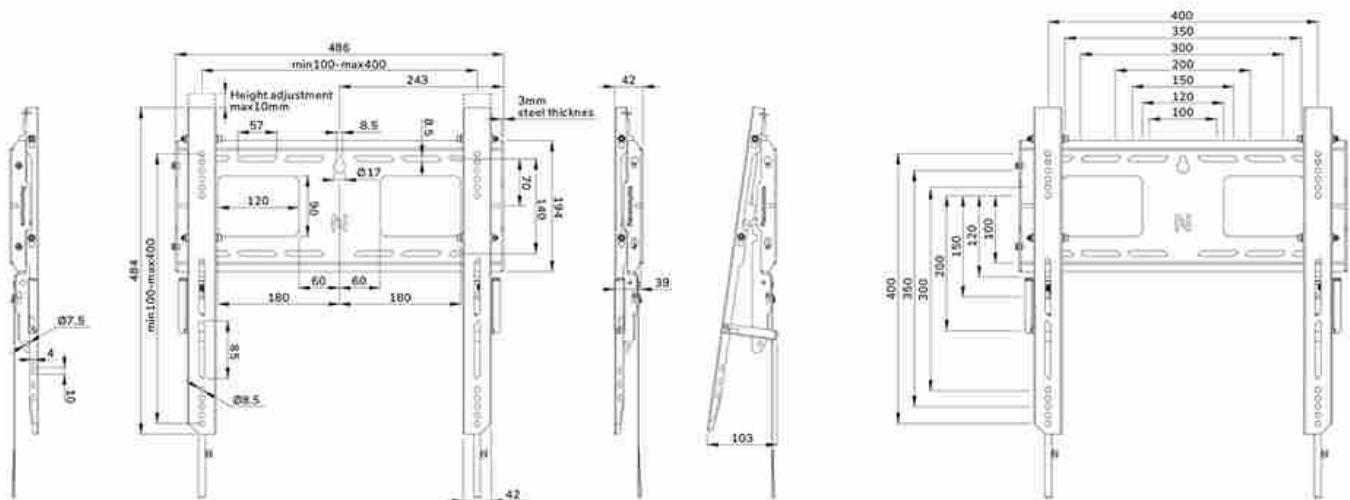

#### FUNCTIONALITY

Type	Fixed
Height adjustment	1 cm
Lockable	Lockable - Padlock not included
Height	48,8 cm
Width	48,6 cm
Depth	4,2 cm
Adjustment type	Manual

### Neomounts WL30-750BL14 fixed wall mount for 32-75" screens - Black

The Neomounts WL30-750BL14 LEVEL is the ultimate solution for securely mounting an interactive or heavy weight display up to 75" with a maximum capacity of 100 kg. This heavy-duty wall mount features a high profile wall plate and is engineered for stability and precision, ensuring your screen is securely mounted even on uneven surfaces. The wall mount is designed to provide the sturdiest and most stable touch screen experience. The brackets of the WL30-750BL14 feature depth adjustable wall supports on the lower brackets for better weight distribution and maximum stability. The mount features individual adjustable brackets (10 mm) for securely adjusting the display height or levelling it.

The LEVEL-750 wall mount has a profile depth of 4,2 cm and is suitable for screens that meet VESA hole pattern 100x100 to 400x400 mm. Its quickly connectable wall plate allows for multiple screen mounting, while a clever kickstand service position provides easy access to cables and connectors. Additionally, the wall plate is designed with specific cut-outs for wall sockets and securing devices and cables. It features various perforated holes for easy tie-wrap cable fixing and provides space for cable storage, ensuring a clean and tidy finishing.

For simple and effective storage, an optionally available AV-rack can be installed to the left or right side of the mount.

WL30-750BL14

NEOMOUNTS HEAVY DUTY TV WALL MOUNT

Neomounts

Measuring unit: mm