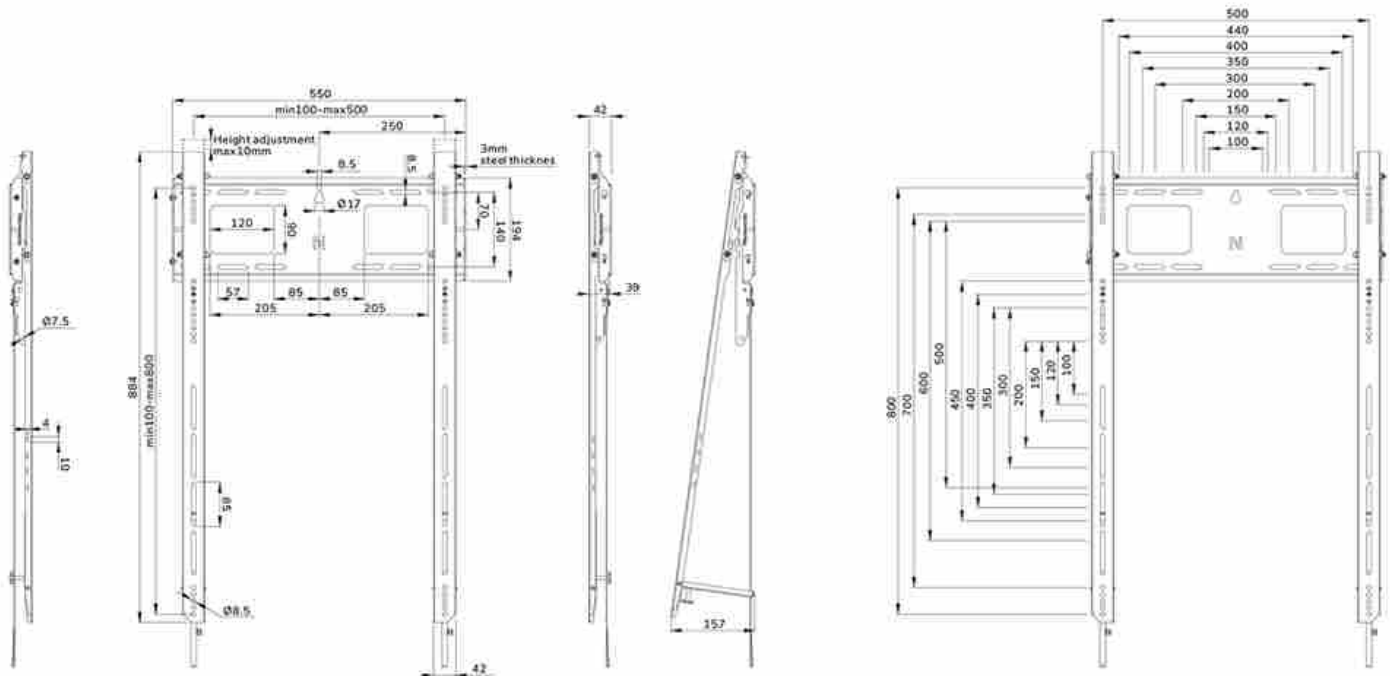

FUNCTIONALITY

Type	Fixed
Height adjustment	1 cm
Lockable	Lockable - Padlock not included
Height	68,4 cm
Width	55 cm
Depth	4,2 cm
Adjustment type	Manual

INFORMATION

Color	Black
Main material	Steel
Warranty	5 year
EAN code	8717371443290

Neomounts

Neomounts

Neomounts WL30-750BL18P fixed portrait wall mount for 50-98" screens - Black

The Neomounts WL30-750BL18P LEVEL is the ultimate solution for securely portrait mounting an interactive or heavy weight display up to 98" with a maximum capacity of 100 kg. This heavy-duty wall mount features a high profile wall plate and is engineered for stability and precision, ensuring your screen is securely mounted even on uneven surfaces. The wall mount is designed to provide the sturdiest and most stable touch screen experience. The brackets of the WL30-750BL18P feature depth adjustable wall supports on the lower brackets for better weight distribution and maximum stability. The mount features individual adjustable brackets (10 mm) for securely adjusting the display height or levelling it.

The LEVEL-750 wall mount has a profile depth of 4,2 cm and is suitable for screens that meet VESA hole pattern 100x100 to 500x800 mm. Its quickly connectable wall plate allows for multiple screen mounting, while a clever kickstand service position provides easy access to cables and connectors, ideal when mounting large displays in portrait. Additionally, the wall plate is designed with specific cut-outs for wall sockets and securing devices and cables. It features various perforated holes for easy tie-wrap cable fixing and provides space for cable storage, ensuring a clean and tidy finishing.

For a simple and effective storage, an optionally available, AV-rack can be installed to the

WL30-750BL18P

NEOMOUNTS HEAVY DUTY TV WALL MOUNT

Neomounts

Measuring unit: mm