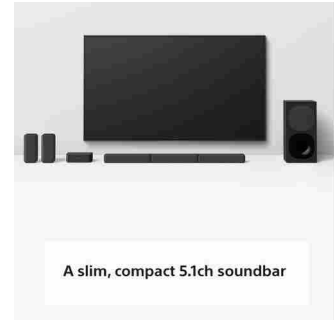

[Sony HTS40R.CEK soundbar speaker Black 5.1 channels 600 W:](#)

Experience powerful 600w Dolby Digital® surround sound in a 5.1ch format featuring a combination of soundbar, subwoofer and wireless rear speakers. A wall mountable wireless amplifier powers the rear speakers so there are no wires between the front and rear of your room to get in the way while you're enjoying your favourite content. The HT-S40R has an HDMI™ output, Bluetooth® supporting wireless connection with Bravia and the ability to stream music from your phone with Bluetooth®. A USB port is also included to enable you to plug in and play audio from a USB memory stick. A slim, compact wall mountable soundbar with an unobtrusive subwoofer and wireless rear speakers. The HT-S40R is designed to fit perfectly with Bravia TVs and complement your living room. 4 different sound modes also allow you to fine tune your viewing experience.