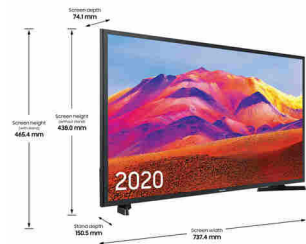

Samsung UE32T5300CK 81.3 cm (32") Full HD Smart TV Wi-Fi Black

Brand : Samsung

Product code: UE32T5300CKXXU

Product name : UE32T5300CK

- Full HD - Enjoy crisp and clear Full HD picture quality
 - Smart TV powered by TIZEN
 - PurColour - Shows your content's true colours
 - Contrast Enhancer - Striking images with enhanced depth and colour contrast
 - Slim Design - A thin TV designed to look elegant from any angle
 - HDR - See the stunning detail in every scene with Samsung HDR TV
- 32", LED, 1920 x 1080, 1000 PQI, Dolby Digital Plus, Smart, Tizen, DVB-T2/C, CI+, 2 x HDMI, USB, LAN, WiFi4, Anynet+, 220-240 V, 737.4 x 465.4 x 150.5 mm, 4100 g
- Samsung UE32T5300CK. Display diagonal: 81.3 cm (32"), Display resolution: 1920 x 1080 pixels, HD type: Full HD, Display technology: LED, Screen shape: Flat. Smart TV. Motion interpolation technology: PQI (Picture Quality Index) 1000, Native aspect ratio: 16:9. Digital signal format system: DVB-C, DVB-T2. Wi-Fi, Ethernet LAN. Product colour: Black