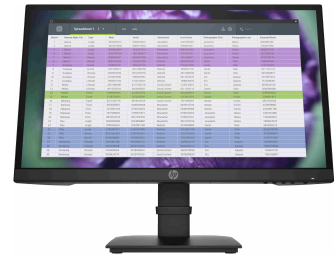

# HP P22 G4 22 FHD Monitor

Brand : HP

Product code: 1A7E4AT

Product name : P22 G4 22 FHD Monitor

- Navigate documents and spreadsheets and work in applications side by side on the 21.5" (54.61 cm) diagonal Full HD IPS screen with 1920 x 1080 resolution.
- Complement your workspace with a contemporary display that has a 3-sided micro-edge bezel for unlimited sightlines and virtually seamless multi-display<sup>[1]</sup> setups.
- Quickly connect to your devices and additional displays through the HDMI, DisplayPort™, and VGA connectors.

P22 G4 22 FHD Monitor

HP P22 G4 22 FHD Monitor:

The amazingly affordable business display. Put your content front and center on the HP P22 G4 FHD Monitor. The stylish, sleek design delivers essential presentation features, visual comfort, and advanced connectivity at a remarkable price point. HP P22 G4 22 FHD Monitor. Display diagonal: 54.6 cm (21.5"), Display resolution: 1920 x 1080 pixels, HD type: Full HD, Response time: 5 ms, Native aspect ratio: 16:9, Viewing angle, horizontal: 178°, Viewing angle, vertical: 178°. VESA mounting. Product colour: Black