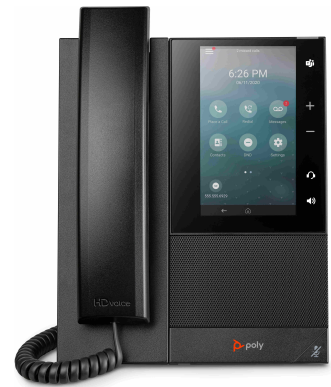

POLY CCX 500 Business Media Phone with Open SIP and PoE-enabled

Brand : POLY

Product code: 82Z78AA

Product name : CCX 500 Business Media Phone with Open SIP and PoE-enabled

- With Poly CCX 500 Series business phones you can feel confident you sound professional on every call. And with Poly signature audio, Poly HD Voice and Acoustic Clarity technologies, you know you will hear and be heard on your calls.

- The CCX 500 Series supercharges collaboration with its easy to use, touchscreen interface and ergonomic design. The simple touch-access to contacts, meetings and voicemails keeps your user's day moving, boosting productivity.

CCX 500 Business Media Phone with Open SIP and PoE-enabled

[POLY CCX 500 Business Media Phone with Open SIP and PoE-enabled:](#)

Simply intuitive

By design, the Poly CCX 500 Series business media phones are simple and intuitive to use — with one-touch-access to your contacts and meetings. So, users can get right to work.