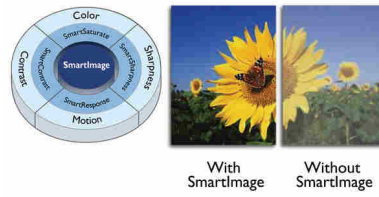

SmartImage

SmartImage is an exclusive leading edge Philips technology that analyzes the content displayed on your screen and gives you optimized display performance. This user friendly interface allows you to select various modes like Office, Photo, Movie, Game, Economy etc., to fit the application in use. Based on the selection, SmartImage dynamically optimizes the contrast, color saturation and sharpness of images and videos for ultimate display performance. The Economy mode option offers you major power savings. All in real time with the press of a single button!