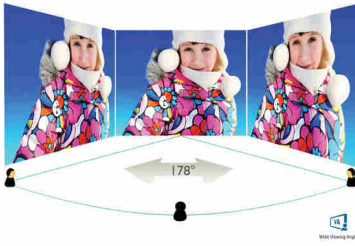

Philips
LCD monitor

V Line

24 (23.8" / 60.5 cm diag.)
1920 x 1080 (Full HD)

241V8LA

Vivid, crisp images beyond boundaries

Philips V line wide-view monitor gives viewing beyond boundaries, great value with essential features. Adaptive-Sync delivers smooth video display. Features like anti-glare, LowBlue mode, and flicker-free for easy-on-the eyes.

Perfectly designed for your space

- VESA mount allows for flexibility

PHILIPS

LCD monitor
V Line 24 (23.8" / 60.5 cm diag.), 1920 x 1080 (Full HD)

241V8LA/89

Highlights

VA display

Philips VA LED display uses an advanced multi-domain vertical alignment technology which gives you super-high static contrast ratios for extra vivid and bright images. While standard office applications are handled with ease, it is especially suitable for photos, web-browsing, movies, gaming, and demanding graphical applications. It's optimized pixel management technology gives you 178/178 degree extra wide viewing angle, resulting in crisp images.

EasyRead mode

EasyRead mode for a paper-like reading experience

Specifications

Picture/Display

- LCD panel type: VA LCD
- Backlight type: W-LED system
- Panel Size: 23.8 inch / 60.5 cm
- Display Screen Coating: Anti-Glare, 3H, Haze 25%
- Effective viewing area: 527 (H) x 296.5 (V)
- Aspect ratio: 16:9
- Maximum resolution: 1920 x 1080 @ 75 Hz*
- Pixel Density: 93 PPI
- Response time (typical): 4 ms (GtG)*
- Brightness: 250 cd/m²
- Contrast ratio (typical): 3000:1
- SmartContrast: Mega Infinity DCR
- Pixel pitch: 0.2745 x 0.2745 mm
- Viewing angle: 178° (H) / 178° (V), @ C/R > 10
- Flicker-free
- Display colors: 16.7 M
- Scanning Frequency: 30 - 85 kHz (H) / 48 - 75 Hz (V)
- LowBlue Mode
- EasyRead
- sRGB
- Adaptive sync