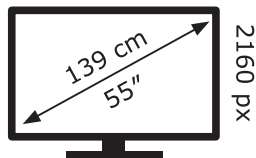

LG Electronics

55UP81006LR

99 kWh/1000h

ABCDEF**G**

129 kWh/1000h

3840 px

2019/2013