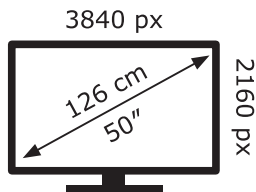

LG Electronics

50NANO756PR

79 kWh/1000h

ABCDEF**G**

102 kWh/1000h

2019/2013