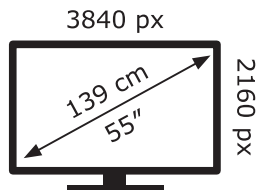

LG Electronics

55NANO756PR

95 kWh/1000h

ABCDEF**G**

126 kWh/1000h

2019/2013