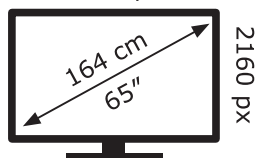

LG Electronics

65NANO756PR

123 kWh/1000h

ABCDEF**G**

161 kWh/1000h

3840 px

2019/2013