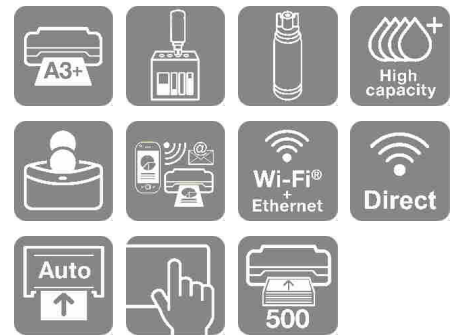

EcoTank Pro ET-16680

DATASHEET / BROCHURE

Fast and feature-rich, this A3 colour multifunction printer delivers hassle-free printing at an ultra-low cost total cost of ownership.

Print, scan, copy and fax with this easy-to-use EcoTank Pro Wi-Fi printer, that delivers an exceptionally low cost-per-page and reduces your energy consumption thanks to Heat-Free technology. With fast print and scan speeds, A3 and A4 jobs can be accomplished quickly. Using Open Platform, seamlessly integrate a variety of software solutions into existing IT infrastructure to improve efficiency.

Keep on saving

Save every time you print with the ET-16680. Thanks to low-cost ink bottles, benefit from incredibly low costs-per-page. Epson's Heat-Free technology keeps energy consumption down to a minimum, saving on energy bills.

Time-saving features

The ET-16680 offers a first page out time of just 5.5 seconds¹ and print speeds up to 25 pages per minute. The automatic document feeder can scan up to 26 images per minute.

Advanced software solution compatibility

A variety of software solutions can be integrated into existing IT infrastructure to improve efficiency. This includes Epson Remote Services (ERS) which offers cloud-based device monitoring and management system that delivers advanced remote diagnostics for Epson business products.

Low user intervention

Minimising refills, this EcoTank Pro can print thousands of pages before needing more ink. Two trays offer a capacity of 500-sheets. Free yourself from manual page loading with a generous 50-sheet rear feed and ADF.

Easy to use and reliable

Selecting features is easy with the LCD colour touchscreen. And refilling the large front ink tanks is simple with the resealable, intuitive and drip-free ink bottles.

KEY FEATURES

- **Ultra-low cost, 4-in-1 A3 printer**
  Economical ink tank system
- **Fast print and scan speeds**
  Print up to 25 ppm and scan up to 26 ipm
- **Easy to use front ink tank**
  Enjoy hassle and mess-free refills with enhanced ink bottles
- **Mobile printing and connectivity**
  Wi-Fi, Wi-Fi Direct, Ethernet & free mobile printing apps²
- **Advanced software solutions**
  Seamlessly integrate software into existing IT infrastructure