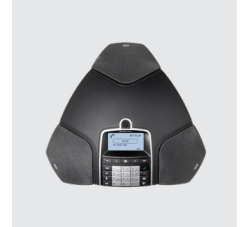

# Product Guide: Conference and speakerphones

**KONFTEL EGO**

A convenient and straightforward speakerphone with OmniSound®. Small and portable, it is ideal for both personal meetings and small huddle rooms.

**KONFTEL 70**

A high-performance speakerphone for huddle rooms to medium-sized meeting rooms. OmniSound® technology with beamforming, packaged in a distinctive design.

**KONFTEL 55Wx**

A compact and flexible speakerphone. Calls are easily controlled from the touchscreen, whether you are connected to a computer, desk phone or wirelessly to a mobile device.

**KONFTEL 250**

An excellent choice when you want simple telephone meetings without compromising on sound quality. Suits everything from small meeting rooms to large conference rooms.

**KONFTEL 300Mx 4G**

The world's only mobile conference phone. Insert the SIM card and start the meeting immediately, completely without cables and tangles.

**KONFTEL 300Wx**

The Konftel 300Wx wireless conference phone allows you to hold meetings wherever is convenient for you – without worrying about network and power outlets. Select IP or analog DECT base.