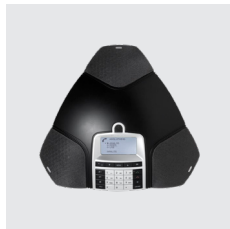

# Product Guide: Conference and speakerphones

**KONFTEL EGO**

A convenient and straightforward speakerphone with OmniSound®. Small and portable, it is ideal for both personal meetings and small huddle rooms.

**KONFTEL 70**

A high-performance speakerphone for huddle rooms to medium-sized meeting rooms. OmniSound® technology with beamforming, packaged in a distinctive design.

**KONFTEL 55Wx**

A compact and flexible speakerphone. Calls are easily controlled from the touchscreen, whether you are connected to a computer, desk phone or wirelessly to a mobile device.

**KONFTEL 250**

An excellent choice when you want simple telephone meetings without compromising on sound quality. Suits everything from small meeting rooms to large conference rooms.

**KONFTEL 300Mx 4G**

The world's only mobile conference phone. Insert the SIM card and start the meeting immediately, completely without cables and tangles.

**KONFTEL 300Wx**

The Konftel 300Wx wireless conference phone allows you to hold meetings wherever is convenient for you – without worrying about network and power outlets. Select IP or analog DECT base.