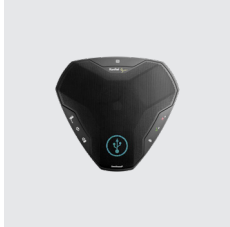

# Product Guide: Conference and speakerphones

**KONFTEL EGO**

A convenient and straightforward speakerphone with OmniSound®. Small and portable, it is ideal for both personal meetings and small huddle rooms.

**KONFTEL 70**

A high-performance speakerphone for huddle rooms to medium-sized meeting rooms. OmniSound® technology with beamforming, packaged in a distinctive design.

**KONFTEL 55Wx**

A compact and flexible speakerphone. Calls are easily controlled from the touchscreen, whether you are connected to a computer, desk phone or wirelessly to a mobile device.

The world's only mobile conference phone. Insert the SIM card and start the meeting immediately, completely without cables and tangles.

**KONFTEL 300Wx**

The Konftel 300Wx wireless conference phone allows you to hold meetings wherever is convenient for you – without worrying about network and power outlets. Select IP or analog DECT base.