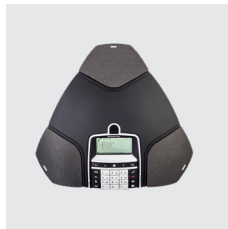

The world's only mobile conference phone. Insert the SIM card and start the meeting immediately, completely without cables and tangles.

**KONFTEL 300Wx**

The Konftel 300Wx wireless conference phone allows you to hold meetings wherever is convenient for you – without worrying about network and power outlets. Select IP or analog DECT base.

**KONFTEL 300**

Flexible, powerful conference phone. It supports scenarios from traditional telephony to PC-based collaboration, from personal meetings to large auditoriums.

**KONFTEL 300IP**

Perfect in both cloud-based and traditional IP platforms. It has everything you need for high-quality, efficient conference calls.