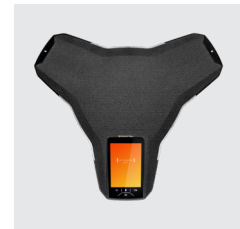

KONFTEL 800

IP conference phone with OmniSound® beamforming and intuitive interface. Can easily be daisy-chained with three devices. Suits everything from small to really large meeting rooms.

ROOM TYPES

	KONFTEL EGO	KONFTEL 70	KONFTEL 55Wx	KONFTEL 250	KONFTEL 300Mx 4G	KONFTEL 300Wx	KONFTEL 300	KONFTEL 300IP	KONFTEL 300IPx	KONFTEL 800
PERSONAL	●									
HUDDLE	●	●	●							
SMALL		●	●	●	●	●	●	●	●	●
MEDIUM		●	●	●	●	●	●	●	●	●
AUDIO EXPANSION WITH ADDITIONAL MICROPHONES										
LARGE			●	●	●	●	●	●	●	●
AUDIO EXPANSION VIA DAISY-CHAIN CONNECTION OR PA BOX										
X-LARGE							●*	●*	●*	●**

* With PA Interface box ** Daisy-chain up to three Konftel 800 devices for maximum audio distribution and voice pick-up