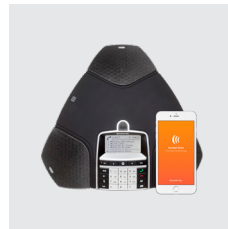

KONFTEL 300IPx

IP conference phone that suits everything from small meeting rooms to large auditoriums, conference calls or web meetings. Easy to use with the mobile app Konftel Unite.