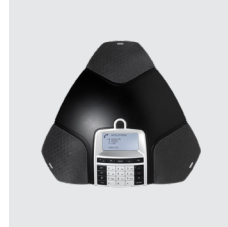

# Product Guide: Conference and speakerphones

**KONFTEL EGO**

A convenient and straightforward speakerphone with OmniSound®. Small and portable, it is ideal for both personal meetings and small huddle rooms.

**KONFTEL 70**

A high-performance speakerphone for huddle rooms to medium-sized meeting rooms. OmniSound® technology with beamforming, packaged in a distinctive design.

**KONFTEL 55Wx**

A compact and flexible speakerphone. Calls are easily controlled from the touchscreen, whether you are connected to a computer, desk phone or wirelessly to a mobile device.

**KONFTEL 250**

An excellent choice when you want simple telephone meetings without compromising on sound quality. Suits everything from small meeting rooms to large conference rooms.

**KONFTEL 300Mx 4G**

The world's only mobile conference phone. Insert the SIM card and start the meeting immediately, completely without cables and tangles.

**KONFTEL 300Wx**

The Konftel 300Wx wireless conference phone allows you to hold meetings wherever is convenient for you – without worrying about network and power outlets. Select IP or analog DECT base.