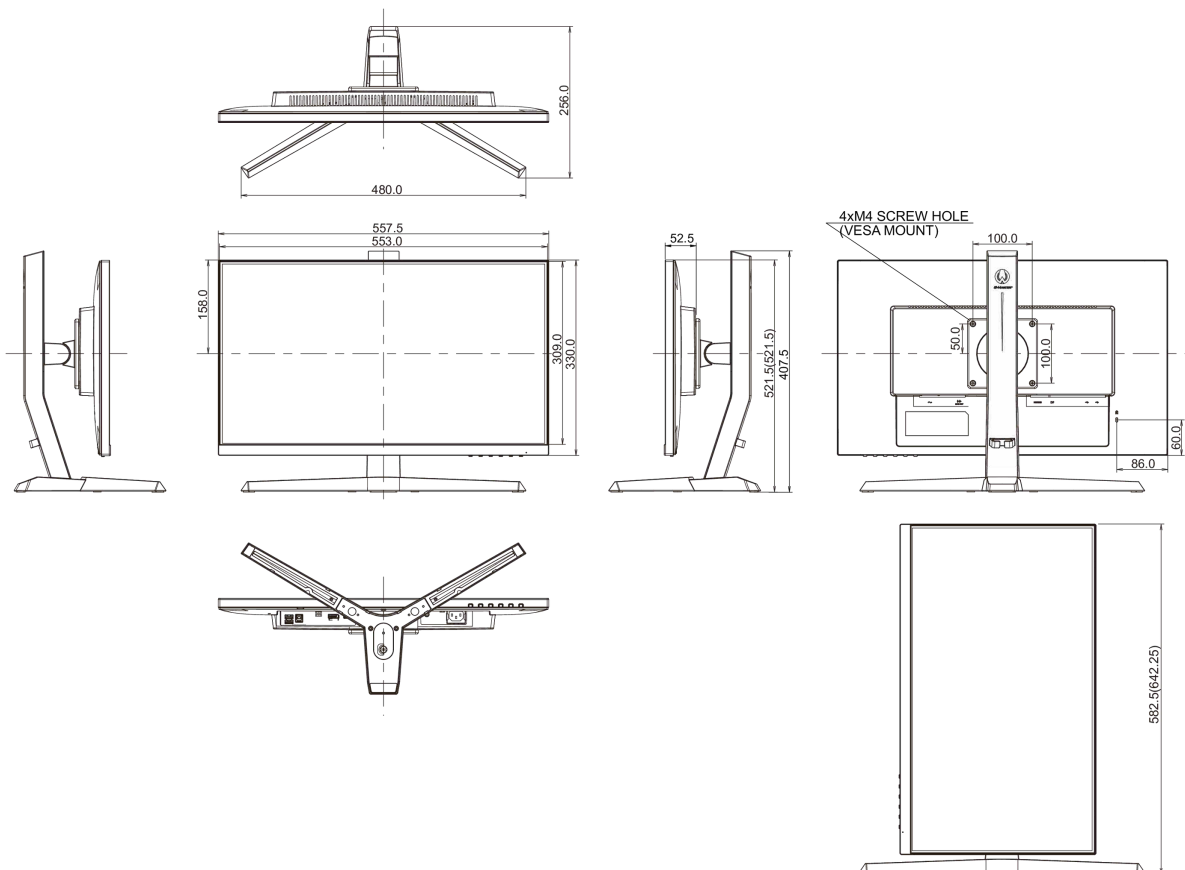

## 04 MECHANICAL

Display position adjustments	height, pivot (rotation), tilt
Height adjustment	130mm
Rotation (PIVOT function)	90°
Tilt angle	18° up; 3° down
VESA mounting	100 x 100mm
Cable management system	yes

## 08 DIMENSIONS / WEIGHT

Product dimensions W x H x D	557.5 x 391.5(521.5) x 256mm
Box dimensions W x H x D	711 x 420 x 214mm
Weight (without box)	4.5kg
Weight (with box)	6.5kg
EAN code	4948570118311

*All trademarks and registered trademarks acknowledged. E & O E. Specification subject to change without notice. All LCD's comply with ISO-9241-307:2008 in connection with pixel defects.*