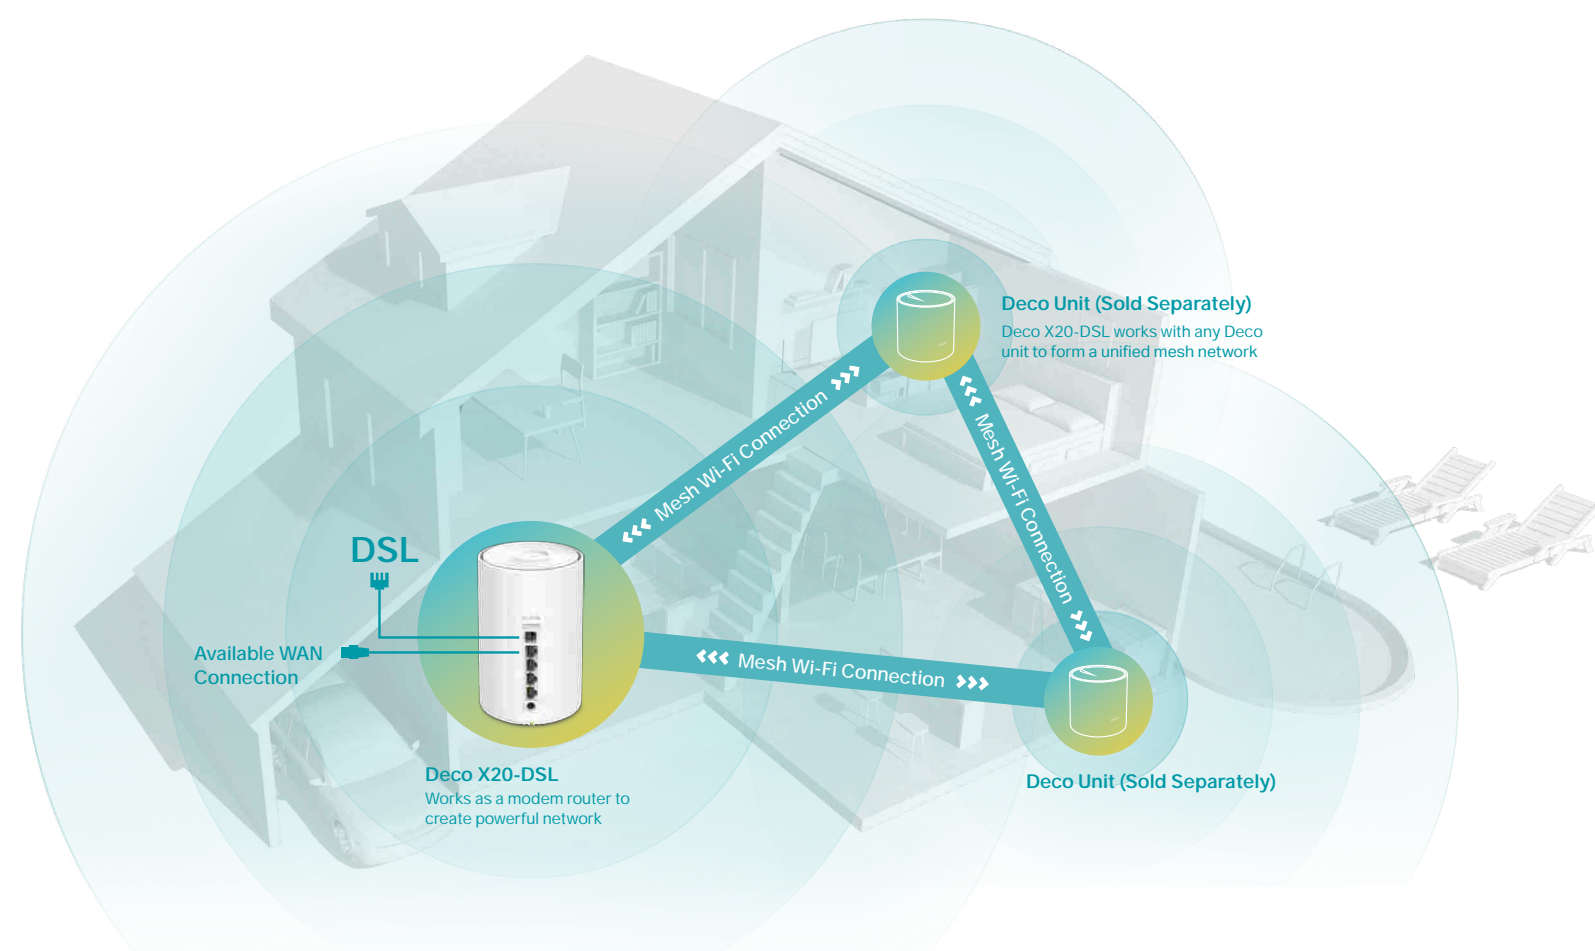

AX1800 VDSL Whole Home Mesh  
Wi-Fi 6 System

Compatible with  
amazon alexa

HomeShield

# AX1800 VDSL Whole Home Mesh Wi-Fi 6 System

Super VDSL  
Support 350 Mbps  
VDSL Access\*

Deco X20-DSL

Works as a **VDSL** Modem Router

Faster Wi-Fi Speed up to 1800 Mbps†

Connects over 150 Devices†

## Superior Mesh Wi-Fi , Everywhere

Deco DSL = TP-Link Mesh Technology + Wi-Fi 6 + HomeShield + DSL Modem Router

### Super VDSL Technology

Super VDSL (VDSL2 Profile 35b) is the next generation of VDSL technology with download speeds up to 350 Mbps.