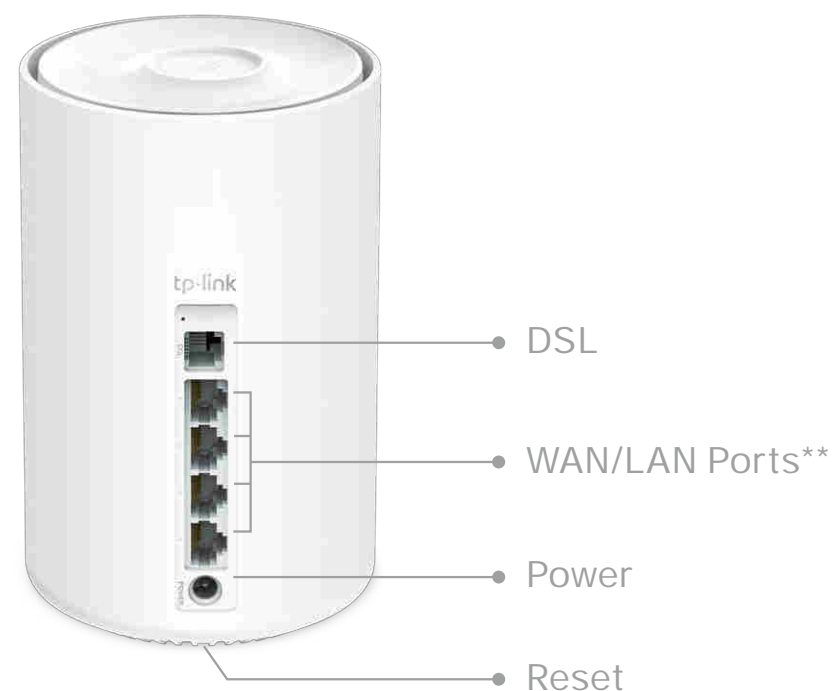

Specifications

Hardware

- CPU: 1.5 GHz Quad-Core CPU
- Ethernet Port: 4 Gigabit ports (WAN/LAN auto-sensing)
- Compatibility: VDSL2 / ADSL2+ / ADSL2 / ADSL
- Button: 1 RESET button on the underside
- Antenna: 2 internal omni-directional antennas
- Power Consumption (with power adapter): 16.07 W max
- Dimensions (W × D × H): 4.13 × 4.13 × 6.57 in (105 × 105 × 167mm)
- Power Adapter Input: 100-240V~50-60Hz 0.6A
- Power Adapter Output: 12V $\overline{=}$ 1.5A

Attention: This device may only be used indoors in all EU member states, EFTA countries and Northern Ireland.

Attention: This device may only be used indoors in Great Britain.

Specifications are subject to change without notice. All the brands and product names are trademarks or registered trademarks of their respective holders.

[†]Clients need to support 802.11k/v/r and may require additional setup. Performance may vary depending on the client device.

[‡]HomeShield includes the Free Basic Plan. Fees apply for the Pro Plan. Visit [tp-link/homeshield](https://www.tp-link.com/homeshield) for more information.

[§]Use of Wi-Fi 6 and other features including OFDMA, MU-MIMO, 1024-QAM, and BSS Color require clients to also support the corresponding features.

[¶]Maximum wireless signal rates are the physical rates derived from IEEE Standard 802.11 specifications. Actual wireless data throughput and wireless coverage, and quantity of connected devices are not guaranteed and will vary as a result of network conditions, client limitations, and environmental factors, including building materials, obstacles, volume and density of traffic, and client location.

^{¶¶}Actual DSL downlink speeds vary between households. Factors affecting DSL speeds include the internet service level, real-time network capacity, equipment and client limitations, environmental factors.

^{¶¶¶}All WAN/LAN ports will operate as either WAN or LAN ports. Only one port can serve as a WAN port at a time.

©2021 TP-Link

Wireless

- Wireless Standards: IEEE 802.11a/n/ac/ax 5GHz, IEEE 802.11b/g/n/ax 2.4GHz
- Mesh protocol: 802.11k/v/r[†]
- Frequency: 2.4GHz and 5GHz
- Signal Rate: 574 Mbps on 2.4GHz, 1201 Mbps on 5GHz[‡]
- Transmit Power: CE: ≤20 dBm (2.4GHz), ≤23 dBm (5GHz)
- Wireless Security: WPA/WPA2-PSK/WPA3 encryptions

Software

- Working Mode: DSL, Router, Access Point
- WAN Type: Dynamic IP/Static IP/PPPoE/L2TP/PPTP/PPPoA/IPoA/DS-Lite
- Protocols: Supports IPv4 and IPv6
- Guest Network: 2.4GHz Guest Network×1, 5GHz Guest Network×1
- Features: Parental Controls, QoS (Quality of Service), Anti-virus, Address Reservation, Port Forwarding, TP-Link DDNS, IPTV, IPv6, LED Control, Smart Connect,Optional Ethernet backhaul,1024-QAM[§], BSS Color[§]

Others