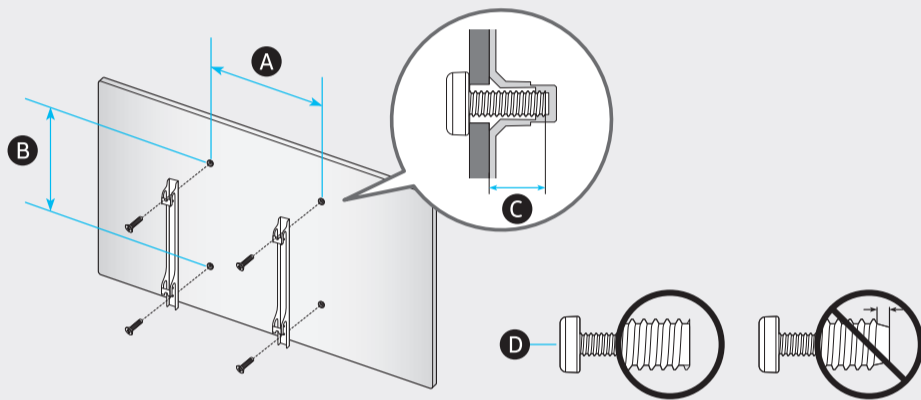

	A	B	C	D	E	F	G	H
32T43** 32T44** 32T45** 32T53** 32TE4*	737.4 mm (73.74 cm)	438.0 mm (43.80 cm)	74.1 mm (7.41 cm)	465.4 mm (46.54 cm)	150.5 mm (15.05 cm)	80 cm	4.0 kg	4.1 kg
32T47**	737.4 mm (73.74 cm)	438.0 mm (43.80 cm)	74.1 mm (7.41 cm)	465.4 mm (46.54 cm)	150.5 mm (15.05 cm)	80 cm	4.1 kg	4.2 kg

*: 0-9, A-Z

	Inches	VESA A x B (mm)	C (mm)	D x 4
T43** T44** T45** T53** TE4*	32	100 x 100	26-28	M4
T47**	32		21.9-23.9	

*: 0-9, A-Z

SAMSUNG

QUICK SETUP GUIDE

BN68-11281A-00