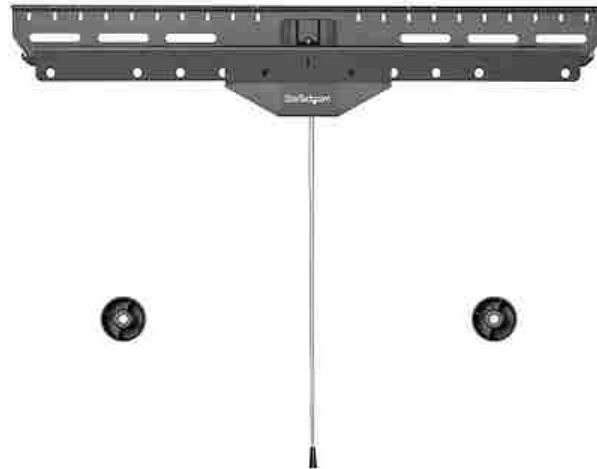

No-Stud TV Wall Mount - Low Profile Heavy Duty VESA TV Wall Mount for up to 80 inch Display (110lb/50kg) - Universal Television Wall Mount - Studless Tilting Flat Screen Mount

**Product ID:** FPWHANGER

This No-Stud TV Wall Mount enables you to easily and securely mount your display from 37" up to 80" to walls without the need to align the bracket with wall studs. Its steel frame supports displays up to 110lb / 50kg in weight and provides the ability to tilt your display to ensure your application and the ideal viewing angle are aligned.

The studless design of this Universal TV Wall Mount makes it easy for you to mount your TV to a drywall or plaster wall in any boardroom, office, or classroom setup. Simply choose the best mounting location and secure the mounting bracket into the wall (with included nails); no need to drill or look for wall studs. The included Automatic Spring Lock lets you conveniently mount and secure your TV in place.

This Low Profile TV Wall Mount is perfect for applications like digital signage, where space and aesthetics are important. With a 1.2" profile from the wall, this Wall Mount TV Hanger provides a professional and clean look.