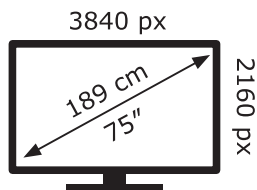

LG Electronics

75UP75006LC

171 kWh/1000h

ABCDEF**G**

191 kWh/1000h

2019/2013