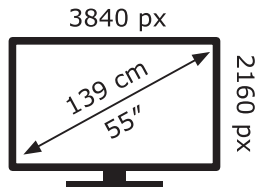

LG Electronics

55NANO916PA

102 kWh/1000h

ABCDEF**G**

163 kWh/1000h

2019/2013