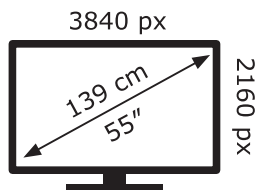

LG Electronics

OLED55A16LA

91 kWh/1000h

ABCDEF**G**

166 kWh/1000h

2019/2013