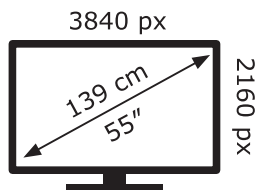

LG Electronics

OLED55G16LA

107 kWh/1000h

ABCDEF**G**

165 kWh/1000h

2019/2013