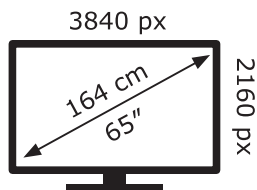

LG Electronics

OLED65G16LA

**128** kWh/1000h

ABCDEF**G**

**226** kWh/1000h

2019/2013