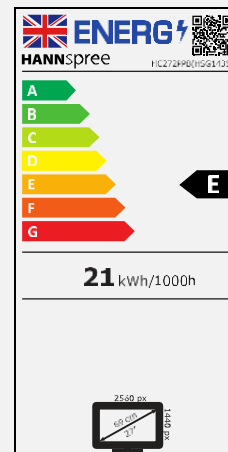

HC 272 PPB
68,6 cm / 27" Diagonal
LED Backlight – Format 16:9

- 27" 16:9 LED Backlight Monitor
- 2560 x 1440 WQHD Resolution
- 178° / 178° Ultra Wide Viewing Angle
- Triple Inputs: Display Port + HDMI + VGA
- Built-In Stereo Speakers
- Tilt and Wall-Mountable (VESA)
- Low Power Consumption
- Multi-Video Modes
- Low Blue Light Mode
- Flicker Free

68,6 cm / 27"

Part. No.: HC 272 PPB

SIZE, RESOLUTION

27"
16:9 Aspect Ratio

WQHD
2560 x 1440

CONNECTIVITY, SPEAKER

VGA
HDMI
DP

Built-In
Stereo Speaker

Display Size	68,6cm / 27" Diagonal
Panel Type	TFT – LED Backlight AHVA Panel (*)
Aspect Ratio	16:9
Resolution (H x V)	2560 x 1440 WQHD
Brightness	300cd/m ² (Typical)
Contrast (Typ.)	1.000:1 (Typical)
Contrast (Active)	10.000.000:1 (Active)
Viewing Angle L/R: U/D	178° H – 178° V (CR >10)
Response Time	5 msec (OD)
Pixel Pitch	0,2331 (H) x 0,2331 (V) mm
Panel Surface	Anti-Glare, 3H Hardness Coating
Display Colors	1.07B Colors
Horizontal Frequency	31 – 89 kHz
Vertical Frequency	56 – 75 Hz
Max Display Frequency	2560 x 1440 @ 60Hz
Input 1	D-Sub (VGA)
Input 2	HDMI 1.4
Input 3 & 4	Display Port 1.2 / Audio In
Buil-in Speakers	Yes, 2W x 2
Power Consumption	On: 21,4W; Stand-by: 0,3W; Off: 0,2W
Power Range	External PSU DC: 12V – 4A AC 100 – 240 Volt; 50 – 65 Hz
Product Dimensions	623,5 x 433,3 x 460 mm without stand (W x D x H)
Packing Dimensions	674 x 134 x 513 mm (W x D x H)
Net / Gross Weight	4,4 Kg / 6 Kg (±0,3 Kg)

VESA Mounting	100 x 100 mm
Monitor Stand	Fixed Stand
Tilt / Kensington Lock	-5° ~ 15° (±2°) / Yes
Pivot / Swivel	- / -
Controls	MENU / ▲ / ▼ / EXIT / POWER
Color	5500K / 6500K / 9300K / User Modes
Preset Mode	PC, ECO, Movie, Game Modes
On Screen Display	7 OSD Languages
Other Features	Flicker Free / Low Blue Light Mode
Accessory	External Power Supply (1,2m); Power Cable (1,5m); HDMI Cable (1,5m); Warranty Card; Quick Start Guide