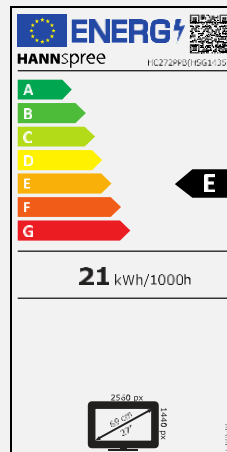

HC 272 PPB
68,6 cm / 27" Diagonal
LED Backlight – Format 16:9

- 27" 16:9 LED Backlight Monitor
- 2560 x 1440 WQHD Resolution
- 178° / 178° Ultra Wide Viewing Angle
- Triple Inputs: Display Port + HDMI + VGA
- Built-In Stereo Speakers
- Tilt and Wall-Mountable (VESA)
- Low Power Consumption
- Multi-Video Modes
- Low Blue Light Mode
- Flicker Free

68,6 cm / 27"

Part. No.: HC 272 PPB

SIZE, RESOLUTION

27"
16:9 Aspect Ratio

WQHD
2560 x 1440

CONNECTIVITY, SPEAKER

VGA
HDMI
DP

Built-In
Stereo Speaker

Display Size	68,6cm / 27" Diagonal
Panel Type	TFT – LED Backlight AHVA Panel (*)
Aspect Ratio	16:9
Resolution (H x V)	2560 x 1440 WQHD
Brightness	300cd/m ² (Typical)
Contrast (Typ.)	1.000:1 (Typical)
Contrast (Active)	10.000.000:1 (Active)
Viewing Angle L/R: U/D	178° H – 178° V (CR >10)
Response Time	5 msec (OD)
Pixel Pitch	0,2331 (H) x 0,2331 (V) mm
Panel Surface	Anti-Glare, 3H Hardness Coating
Display Colors	1.07B Colors
Horizontal Frequency	31 – 89 kHz
Vertical Frequency	56 – 75 Hz
Max Display Frequency	2560 x 1440 @ 60Hz
Input 1	D-Sub (VGA)
Input 2	HDMI 1.4
Input 3 & 4	Display Port 1.2 / Audio In
Buil-in Speakers	Yes, 2W x 2
Power Consumption	On: 21,4W; Stand-by: 0,3W; Off: 0,2W
Power Range	External PSU DC: 12V – 4A AC 100 – 240 Volt; 50 – 65 Hz
Product Dimensions	623,5 x 433,3 x 460 mm without stand (W x D x H)
Packing Dimensions	674 x 134 x 513 mm (W x D x H)
Net / Gross Weight	4,4 Kg / 6 Kg (±0,3 Kg)

VESA Mounting	100 x 100 mm
Monitor Stand	Fixed Stand
Tilt / Kensington Lock	-5° ~ 15° (±2°) / Yes
Pivot / Swivel	- / -
Controls	MENU / ▲ / ▼ / EXIT / POWER
Color	5500K / 6500K / 9300K / User Modes
Preset Mode	PC, ECO, Movie, Game Modes
On Screen Display	7 OSD Languages
Other Features	Flicker Free / Low Blue Light Mode
Accessory	External Power Supply (1,2m); Power Cable (1,5m); HDMI Cable (1,5m); Warranty Card; Quick Start Guide