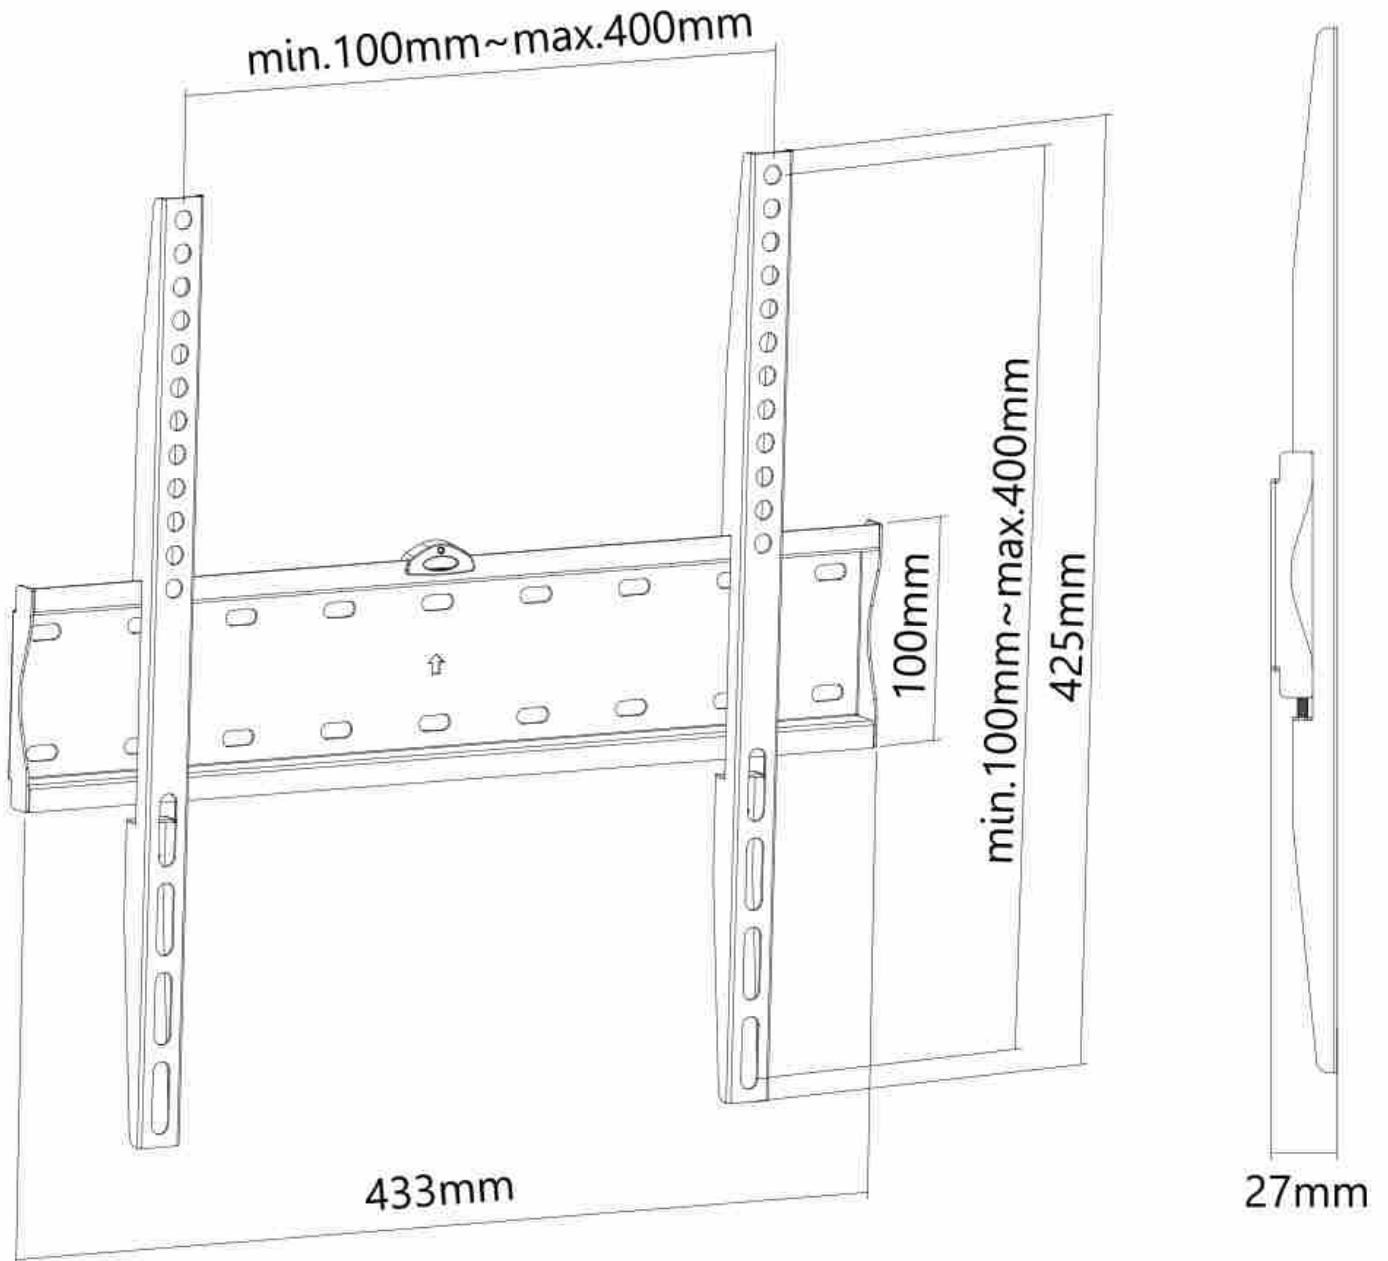

FPMA-W300BLACK

NEOMOUNTS TV WALL MOUNT

Neomounts